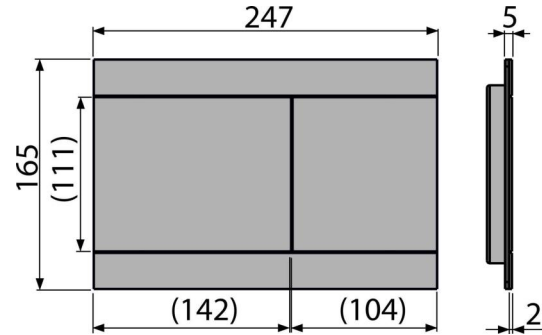

FUN-GM-B

Flush plate for pre-wall installation systems, GUN METAL-brushed matt

Application

For pre-wall installation systems and concealed WC cisterns

Features

- Precise workmanship with laser technology
- Double-acting mechanical flushing
- Compatible with all pre-wall installation systems and cisterns Alca
- Material: stainless steel with PVD surface finish
- The mechanism is fully integrated into the wall
- Resistant to UV rays and external influences
- Surface finish: GUN METAL-brushed matt
- The flush plate only slightly protrudes above the tiles
- Maintenance with common detergents used in the household for plumbing fixtures and bathroom accessories
- Tilting mechanism for easier insertion of WC tablets

Scope of supply

- Template for correct flush plate setup
- Flushing mechanism screw 2 pcs
- Flush plate
- Fixing frame of the flush plate
- Threaded frame clamp 2 pcs

Order number, Logistic information

Code	EAN	Weight (piece | packing | palett)	Dimensions (piece | packing)	Quantity (packing | palett)
FUN-GM-B	8595580571535	1,50 | 15,02 | 440,5 kg	255x85x175 | 595x245x395 mm	10 | 280 pcs

Warranty 2/2 years *   Customs code 73269098

Technical specifications

- Operating force < 20 N