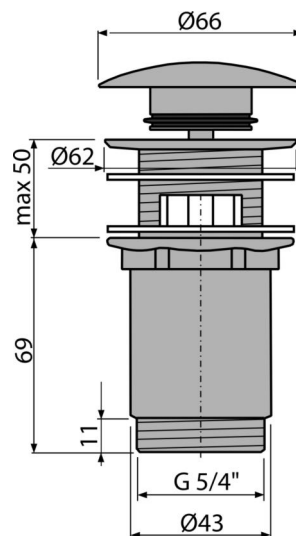

A392-RG-P

Wash-basin CLICK/CLACK waste 5/4" metal with overflow, big plug, RED GOLD-polished

Application

For wash-basin with overflow

Features

- Long life CLICK/CLACK mechanism
- Material: metal with PVD finish
- The surface is resistant to mechanical damage
- Easy clean trap – thanks to completely removable waste outlet
- Thread for connection to wash-basin trap 5/4"

Scope of supply

- Waste outlet wrench 5/4"
- Silicone gasket 2 pcs
- Shower waste body
- Plug with surface finish RED GOLD-polished

Order number, Logistic information

Code	EAN	Weight (piece packing palett)	Dimensions (piece packing)	Quantity (packing palett)
A392-RG-P	8595580571627	0,41 12,36 395,4 kg	150x75x75 390x240x300 mm	30 960 pcs

Warranty

2/3 years *

Norms

EN 274

Technical specifications

- Thread 5/4 "