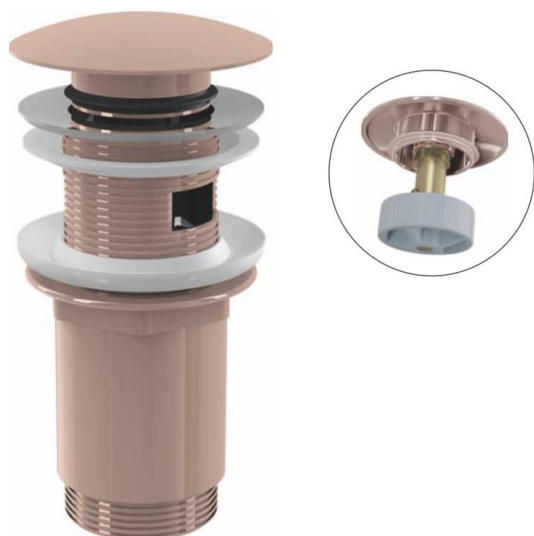

A392-RG-P

Wash-basin CLICK/CLACK waste 5/4" metal with overflow, big plug, RED GOLD-polished

Application

For wash-basin with overflow

Features

- Long life CLICK/CLACK mechanism
- Material: metal with PVD finish
- The surface is resistant to mechanical damage
- Easy clean trap – thanks to completely removable waste outlet
- Thread for connection to wash-basin trap 5/4"

Scope of supply

- Waste outlet wrench 5/4"
- Silicone gasket 2 pcs
- Shower waste body
- Plug with surface finish RED GOLD-polished

Order number, Logistic information

Code	EAN	Weight (piece packing palett)	Dimensions (piece packing)	Quantity (packing palett)
A392-RG-P	8595580571627	0,41 12,36 395,4 kg	150x75x75 390x240x300 mm	30 960 pcs

Warranty	Customs code	Norms
2/3 years *	84818019	EN 274

Technical specifications

- Thread 5/4 "