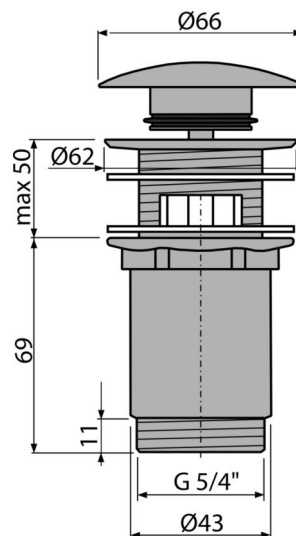

A392-RG-P

Wash-basin CLICK/CLACK waste 5/4" metal with overflow, big plug, RED GOLD-polished

Application

For wash-basin with overflow

Features

- Long life CLICK/CLACK mechanism
- Material: metal with PVD finish
- The surface is resistant to mechanical damage
- Easy clean trap – thanks to completely removable waste outlet
- Thread for connection to wash-basin trap 5/4"

Scope of supply

- Waste outlet wrench 5/4"
- Silicone gasket 2 pcs
- Shower waste body
- Plug with surface finish RED GOLD-polished

Order number, Logistic information

Code	EAN	Weight (piece packing palett)	Dimensions (piece packing)	Quantity (packing palett)
A392-RG-P	8595580571627	0,41 12,36 395,4 kg	150x75x75 390x240x300 mm	30 960 pcs

Warranty	Customs code	Norms
2/3 years *	84818019	EN 274

Technical specifications

- Thread 5/4 "