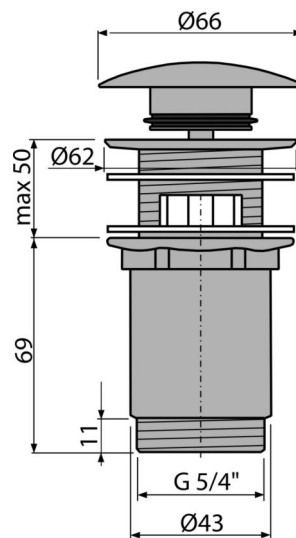

# A392-RG-B

Wash-basin CLICK/CLACK waste 5/4" metal with overflow, big plug, RED GOLD-brushed matt

### Scope of supply

- Waste outlet wrench 5/4"
- Silicone gasket 2 pcs
- Shower waste body
- Plug with surface finish RED GOLD-brushed matt

### Order number, Logistic information

| Code      | EAN           | Weight<br>(piece   packing   palett) | Dimensions<br>(piece   packing) | Quantity<br>(packing   palett) |
|-----------|---------------|--------------------------------------|---------------------------------|--------------------------------|
| A392-RG-B | 8595580571634 | 0,41   12,36   395,4 kg              | 150x75x75   390x240x300 mm      | 30   960 pcs                   |

### Technical specifications

- Thread 5/4 "