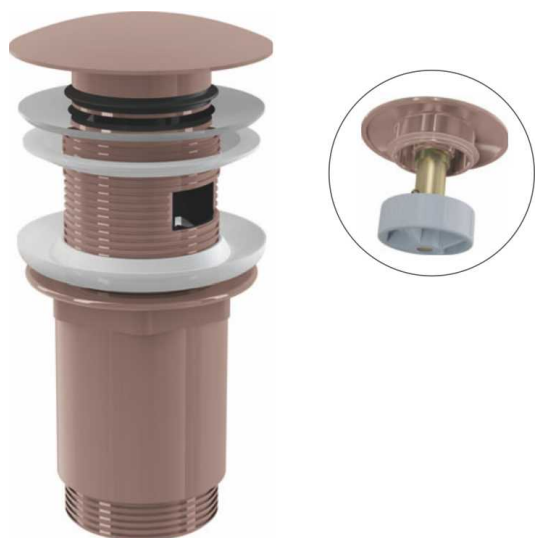

# A392-RG-B

Wash-basin CLICK/CLACK waste 5/4" metal with overflow, big plug, RED GOLD-brushed matt

### Application

For wash-basin with overflow

### Features

- Long life CLICK/CLACK mechanism
- Material: metal with PVD finish
- The surface is resistant to mechanical damage
- Easy clean trap – thanks to completely removable waste outlet
- Thread for connection to wash-basin trap 5/4"

### Scope of supply

- Waste outlet wrench 5/4"
- Silicone gasket 2 pcs
- Shower waste body
- Plug with surface finish RED GOLD-brushed matt