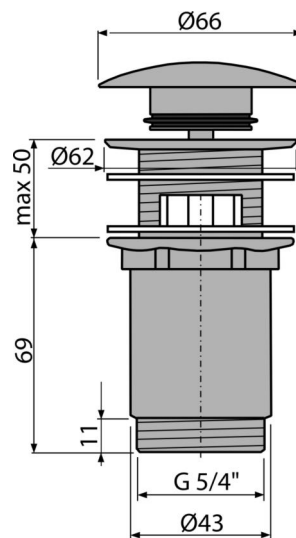

# A392-N-P

Wash-basin CLICK/CLACK waste 5/4" metal with overflow, big plug, NICKEL-polished

### Scope of supply

- Waste outlet wrench 5/4"
- Silicone gasket 2 pcs
- Shower waste body
- Plug with surface finish NICKEL-polished

### Order number, Logistic information

Code	EAN	Weight (piece   packing   palett)	Dimensions (piece   packing)	Quantity (packing   palett)
A392-N-P	8595580571641	0,41   12,36   395,4 kg	150×75×75   390×240×300 mm	30   960 pcs

### Technical specifications

- Thread 5/4 "