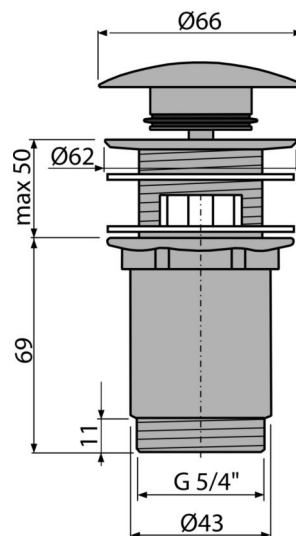

# A392-N-P

Wash-basin CLICK/CLACK waste 5/4" metal with overflow, big plug, NICKEL-polished

### Scope of supply

- Waste outlet wrench 5/4"
- Silicone gasket 2 pcs
- Shower waste body
- Plug with surface finish NICKEL-polished

### Order number, Logistic information

Code	EAN	Weight (piece   packing   palett)	Dimensions (piece   packing)	Quantity (packing   palett)
A392-N-P	8595580571641	0,41   12,36   395,4 kg	150×75×75   390×240×300 mm	30   960 pcs

### Technical specifications

- Thread 5/4 "