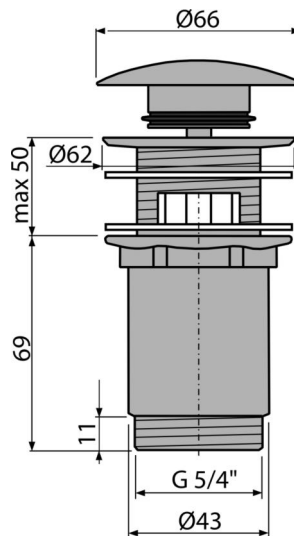

# A392-N-B

Wash-basin CLICK/CLACK waste 5/4" metal with overflow, big plug, NICKEL-brushed matt

### Scope of supply

- Waste outlet wrench 5/4"
- Silicone gasket 2 pcs
- Shower waste body
- Plug with surface finish NICKEL-brushed matt

### Order number, Logistic information

Code	EAN	Weight (piece   packing   palett)	Dimensions (piece   packing)	Quantity (packing   palett)
A392-N-B	8595580571658	0,41   12,36   395,4 kg	150×75×75   390×240×300 mm	30   960 pcs

### Technical specifications

- Thread 5/4 "