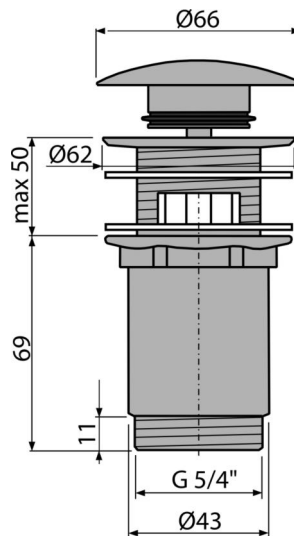

A392-N-B

Wash-basin CLICK/CLACK waste 5/4" metal with overflow, big plug, NICKEL-brushed matt

Application

For wash-basin with overflow

Features

- Long life CLICK/CLACK mechanism
- Material: metal with PVD finish
- The surface is resistant to mechanical damage
- Easy clean trap – thanks to completely removable waste outlet
- Thread for connection to wash-basin trap 5/4"

Scope of supply

- Waste outlet wrench 5/4"
- Silicone gasket 2 pcs
- Shower waste body
- Plug with surface finish NICKEL-brushed matt

Order number, Logistic information

Code	EAN	Weight (piece packing palett)	Dimensions (piece packing)	Quantity (packing palett)
A392-N-B	8595580571658	0,41 12,36 395,4 kg	150×75×75 390×240×300 mm	30 960 pcs

Warranty

2/3 years *

Norms

EN 274

Technical specifications

- Thread 5/4 "