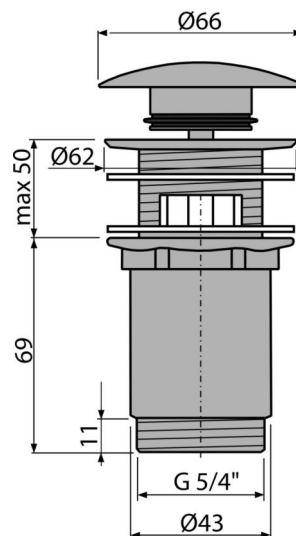

A392-G-P

Wash-basin CLICK/CLACK waste 5/4" metal with overflow, big plug, GOLD-polished

Application

For wash-basin with overflow

Features

- Long life CLICK/CLACK mechanism
- Material: metal with PVD finish
- The surface is resistant to mechanical damage
- Easy clean trap – thanks to completely removable waste outlet
- Thread for connection to wash-basin trap 5/4"

Scope of supply

- Waste outlet wrench 5/4"
- Silicone gasket 2 pcs
- Shower waste body
- Plug with surface finish GOLD-polished

Order number, Logistic information

Code	EAN	Weight (piece packing palett)	Dimensions (piece packing)	Quantity (packing palett)
A392-G-P	8595580571665	0,41 12,36 395,4 kg	150x75x75 390x240x300 mm	30 960 pcs

Warranty	Customs code	Norms
2/3 years *	84818019	EN 274

Technical specifications

- Thread 5/4 "