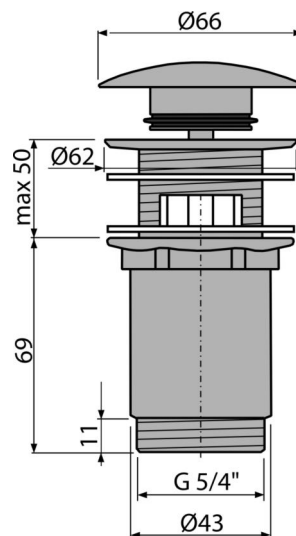

A392-G-P

Wash-basin CLICK/CLACK waste 5/4" metal with overflow, big plug, GOLD-polished

Application

For wash-basin with overflow

Features

- Long life CLICK/CLACK mechanism
- Material: metal with PVD finish
- The surface is resistant to mechanical damage
- Easy clean trap – thanks to completely removable waste outlet
- Thread for connection to wash-basin trap 5/4"

Scope of supply

- Waste outlet wrench 5/4"
- Silicone gasket 2 pcs
- Shower waste body
- Plug with surface finish GOLD-polished

Order number, Logistic information

Code	EAN	Weight (piece packing palett)	Dimensions (piece packing)	Quantity (packing palett)
A392-G-P	8595580571665	0,41 12,36 395,4 kg	150×75×75 390×240×300 mm	30 960 pcs

Warranty

2/3 years *

Norms

EN 274

Technical specifications

- Thread 5/4 "