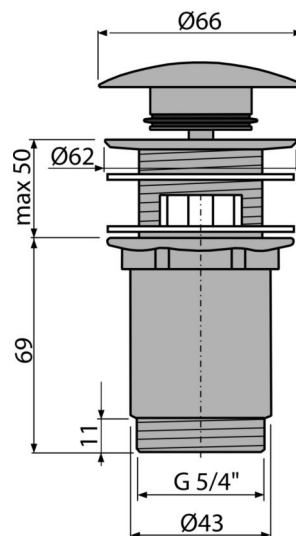

A392-G-P

Wash-basin CLICK/CLACK waste 5/4" metal with overflow, big plug, GOLD-polished

Application

For wash-basin with overflow

Features

- Long life CLICK/CLACK mechanism
- Material: metal with PVD finish
- The surface is resistant to mechanical damage
- Easy clean trap – thanks to completely removable waste outlet
- Thread for connection to wash-basin trap 5/4"

Scope of supply

- Waste outlet wrench 5/4"
- Silicone gasket 2 pcs
- Shower waste body
- Plug with surface finish GOLD-polished

Order number, Logistic information

Code	EAN	Weight (piece packing palett)	Dimensions (piece packing)	Quantity (packing palett)
A392-G-P	8595580571665	0,41 12,36 395,4 kg	150x75x75 390x240x300 mm	30 960 pcs

Warranty

2/3 years *

Norms

EN 274

Technical specifications

- Thread 5/4 "