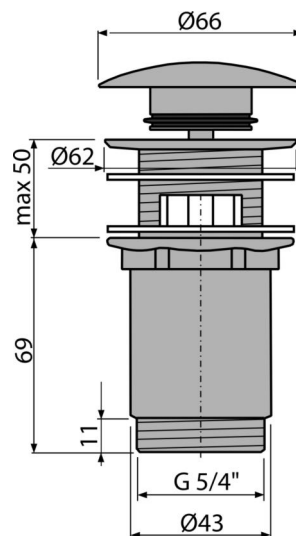

# A392-G-B

Wash-basin CLICK/CLACK waste 5/4" metal with overflow, big plug, GOLD-brushed matt

### Scope of supply

- Waste outlet wrench 5/4"
- Silicone gasket 2 pcs
- Shower waste body
- Plug with surface finish GOLD-brushed matt

### Order number, Logistic information

Code	EAN	Weight (piece   packing   palett)	Dimensions (piece   packing)	Quantity (packing   palett)
A392-G-B	8595580571672	0,41   12,36   395,4 kg	150x75x75   390x240x300 mm	30   960 pcs

### Technical specifications

- Thread 5/4 "