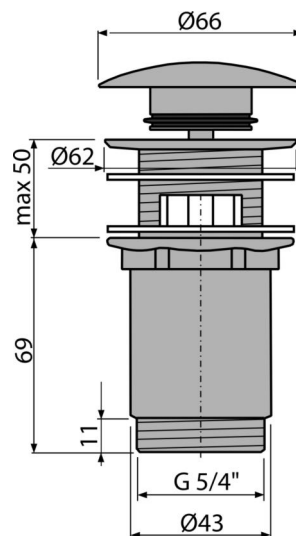

A392-G-B

Wash-basin CLICK/CLACK waste 5/4" metal with overflow, big plug, GOLD-brushed matt

Application

For wash-basin with overflow

Features

- Long life CLICK/CLACK mechanism
- Material: metal with PVD finish
- The surface is resistant to mechanical damage
- Easy clean trap – thanks to completely removable waste outlet
- Thread for connection to wash-basin trap 5/4"

Scope of supply

- Waste outlet wrench 5/4"
- Silicone gasket 2 pcs
- Shower waste body
- Plug with surface finish GOLD-brushed matt

Order number, Logistic information

Code	EAN	Weight (piece packing palett)	Dimensions (piece packing)	Quantity (packing palett)
A392-G-B	8595580571672	0,41 12,36 395,4 kg	150x75x75 390x240x300 mm	30 960 pcs

Warranty

2/3 years *

Norms

EN 274

Technical specifications

- Thread 5/4 "