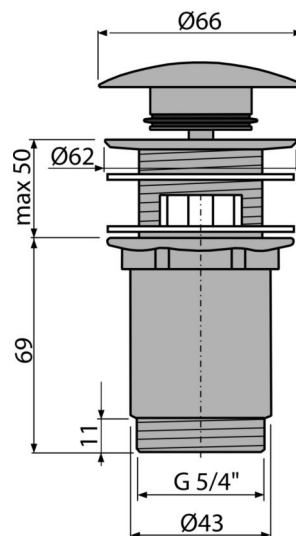

# A392-GM-P

Wash-basin CLICK/CLACK waste 5/4" metal with overflow, big plug, GUN METAL-polished

### Scope of supply

- Waste outlet wrench 5/4"
- Silicone gasket 2 pcs
- Shower waste body
- Plug with surface finish GUN METAL-polished

### Order number, Logistic information

Code	EAN	Weight (piece   packing   palett)	Dimensions (piece   packing)	Quantity (packing   palett)
A392-GM-P	8595580571689	0,41   12,36   395,4 kg	150x75x75   390x240x300 mm	30   960 pcs

### Technical specifications

- Thread 5/4 "