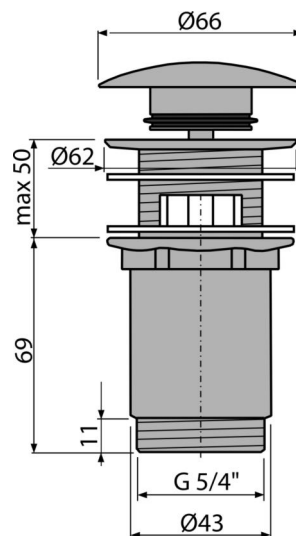

A392-GM-P

Wash-basin CLICK/CLACK waste 5/4" metal with overflow, big plug, GUN METAL-polished

Application

For wash-basin with overflow

Features

- Long life CLICK/CLACK mechanism
- Material: metal with PVD finish
- The surface is resistant to mechanical damage
- Easy clean trap – thanks to completely removable waste outlet
- Thread for connection to wash-basin trap 5/4"

Scope of supply

- Waste outlet wrench 5/4"
- Silicone gasket 2 pcs
- Shower waste body
- Plug with surface finish GUN METAL-polished

Order number, Logistic information

Code	EAN	Weight (piece packing palett)	Dimensions (piece packing)	Quantity (packing palett)
A392-GM-P	8595580571689	0,41 12,36 395,4 kg	150×75×75 390×240×300 mm	30 960 pcs

Warranty	Customs code	Norms
2/3 years *	84818019	EN 274

Technical specifications

- Thread 5/4 "