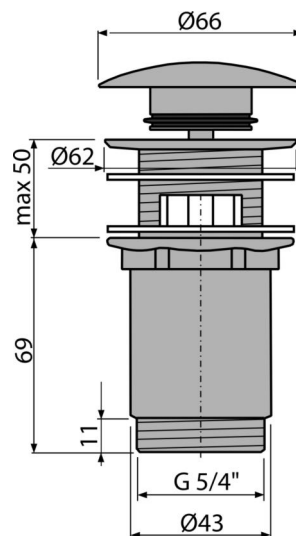

# A392-GM-P

Wash-basin CLICK/CLACK waste 5/4" metal with overflow, big plug, GUN METAL-polished

## Scope of supply

- Waste outlet wrench 5/4"
- Silicone gasket 2 pcs
- Shower waste body
- Plug with surface finish GUN METAL-polished

## Order number, Logistic information

Code	EAN	Weight (piece   packing   palett)	Dimensions (piece   packing)	Quantity (packing   palett)
A392-GM-P	8595580571689	0,41   12,36   395,4 kg	150×75×75   390×240×300 mm	30   960 pcs

## Technical specifications

- Thread 5/4 "