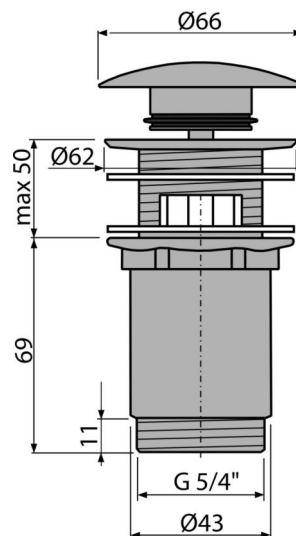

A392-GM-P

Wash-basin CLICK/CLACK waste 5/4" metal with overflow, big plug, GUN METAL-polished

Application

For wash-basin with overflow

Features

- Long life CLICK/CLACK mechanism
- Material: metal with PVD finish
- The surface is resistant to mechanical damage
- Easy clean trap – thanks to completely removable waste outlet
- Thread for connection to wash-basin trap 5/4"

Scope of supply

- Waste outlet wrench 5/4"
- Silicone gasket 2 pcs
- Shower waste body
- Plug with surface finish GUN METAL-polished

Order number, Logistic information

Code	EAN	Weight (piece packing palett)	Dimensions (piece packing)	Quantity (packing palett)
A392-GM-P	8595580571689	0,41 12,36 395,4 kg	150×75×75 390×240×300 mm	30 960 pcs

Warranty

2/3 years *

Norms

EN 274

Technical specifications

- Thread 5/4 "