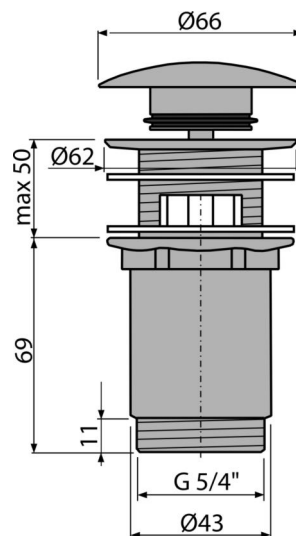

# A392-GM-B

Wash-basin CLICK/CLACK waste 5/4" metal with overflow, big plug, GUN METAL-brushed matt

## Scope of supply

- Waste outlet wrench 5/4"
- Silicone gasket 2 pcs
- Shower waste body
- Plug with surface finish GUN METAL-brushed matt

## Order number, Logistic information

Code	EAN	Weight (piece   packing   palett)	Dimensions (piece   packing)	Quantity (packing   palett)
A392-GM-B	8595580571696	0,41   12,36   395,4 kg	150×75×75   390×240×300 mm	30   960 pcs

## Technical specifications

- Thread 5/4 "