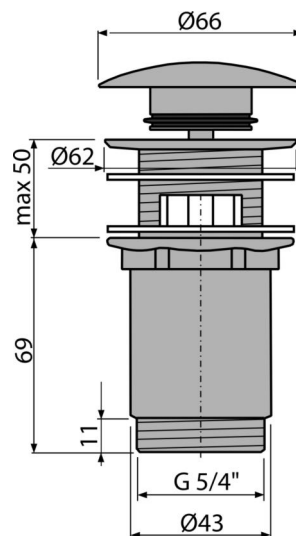

A392-GM-B

Wash-basin CLICK/CLACK waste 5/4" metal with overflow, big plug, GUN METAL-brushed matt

Application

For wash-basin with overflow

Features

- Long life CLICK/CLACK mechanism
- Material: metal with PVD finish
- The surface is resistant to mechanical damage
- Easy clean trap – thanks to completely removable waste outlet
- Thread for connection to wash-basin trap 5/4"

Scope of supply

- Waste outlet wrench 5/4"
- Silicone gasket 2 pcs
- Shower waste body
- Plug with surface finish GUN METAL-brushed matt

Order number, Logistic information

Code	EAN	Weight (piece packing palett)	Dimensions (piece packing)	Quantity (packing palett)
A392-GM-B	8595580571696	0,41 12,36 395,4 kg	150×75×75 390×240×300 mm	30 960 pcs

Warranty

2/3 years *

Norms

EN 274

Technical specifications

- Thread 5/4 "