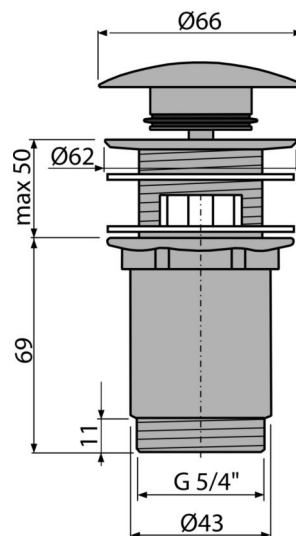

# A392-GM-B

Wash-basin CLICK/CLACK waste 5/4" metal with overflow, big plug, GUN METAL-brushed matt

### Scope of supply

- Waste outlet wrench 5/4"
- Silicone gasket 2 pcs
- Shower waste body
- Plug with surface finish GUN METAL-brushed matt

### Order number, Logistic information

Code	EAN	Weight (piece   packing   palett)	Dimensions (piece   packing)	Quantity (packing   palett)
A392-GM-B	8595580571696	0,41   12,36   395,4 kg	150x75x75   390x240x300 mm	30   960 pcs

### Technical specifications

- Thread 5/4 "