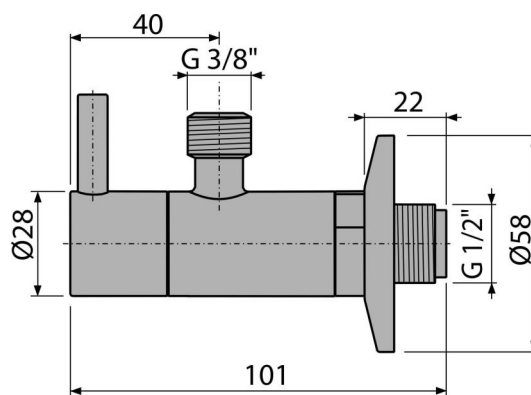

ARV001-RG-P

Angle valve with a filter 1/2"x3/8", RED GOLD-polished

Application

For installation on plaster
For the connection of deck mounted faucet

Features

- Design compatible with wash-basin trap A400-RG-P
- Round design
- Material: metal with PVD surface finish
- Includes dirt filter

Scope of supply

- Metal rosette
- Valve

Order number, Logistic information

Code	EAN	Weight (piece packing palett)	Dimensions (piece packing)	Quantity (packing palett)
ARV001-RG-P	8595580571702	0,23 13,80 406,4 kg	150x45x65 390x240x300 mm	60 1680 pcs

Warranty

2/3 years *

Technical specifications

- Hose connector G 3/8 "
- Thread G 1/2 "