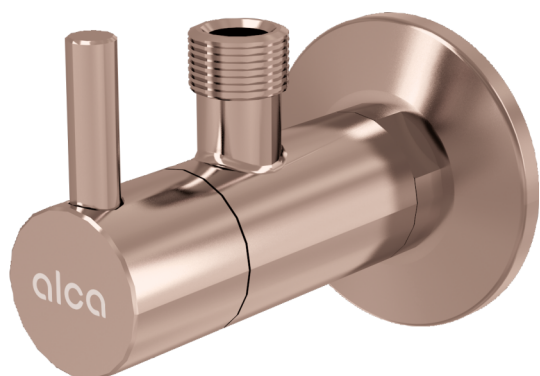

ARV001-RG-P

Angle valve with a filter 1/2"x3/8", RED GOLD-polished

Application

For installation on plaster
For the connection of deck mounted faucet

Features

- Design compatible with wash-basin trap A400-RG-P
- Round design
- Material: metal with PVD surface finish
- Includes dirt filter

Scope of supply

- Metal rosette
- Valve

Order number, Logistic information

Code	EAN	Weight (piece packing palett)	Dimensions (piece packing)	Quantity (packing palett)
ARV001-RG-P	8595580571702	0,23 13,80 406,4 kg	150x45x65 390x240x300 mm	60 1680 pcs

Warranty

2/3 years *

Technical specifications

- Hose connector G 3/8 "
- Thread G 1/2 "