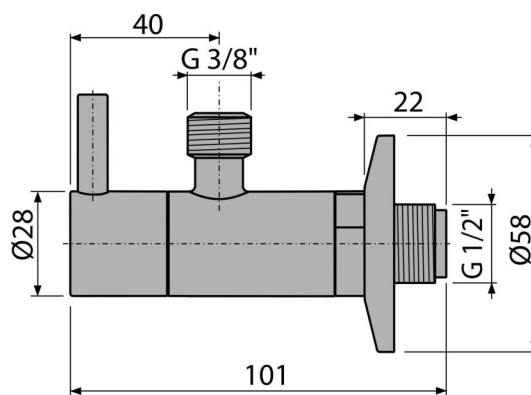

ARV001-RG-B

Angle valve with a filter 1/2"x3/8", RED GOLD-brushed matt

Application

For installation on plaster
For the connection of deck mounted faucet

Features

- Design compatible with wash-basin trap A400-RG-B
- Round design
- Material: metal with PVD surface finish
- Includes dirt filter

Scope of supply

- Metal rosette
- Valve

Order number, Logistic information

Code	EAN	Weight (piece packing palett)	Dimensions (piece packing)	Quantity (packing palett)
ARV001-RG-B	8595580571719	0,23 13,80 406,4 kg	150x45x65 390x240x300 mm	60 1680 pcs

Warranty

2/3 years *

Technical specifications

- Hose connector G 3/8 "
- Thread G 1/2 "