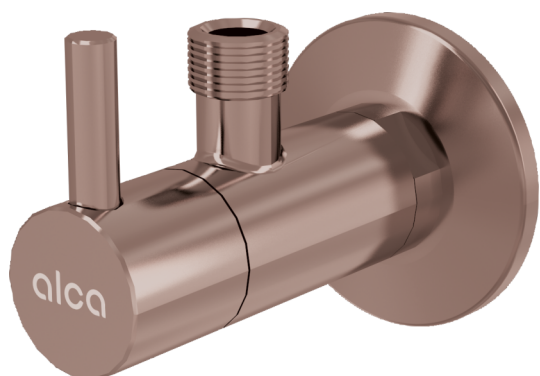

ARV001-RG-B

Angle valve with a filter 1/2"x3/8", RED GOLD-brushed matt

Application

For installation on plaster
For the connection of deck mounted faucet

Features

- Design compatible with wash-basin trap A400-RG-B
- Round design
- Material: metal with PVD surface finish
- Includes dirt filter

Scope of supply

- Metal rosette
- Valve

Order number, Logistic information

Code	EAN	Weight (piece packing palett)	Dimensions (piece packing)	Quantity (packing palett)
ARV001-RG-B	8595580571719	0,23 13,80 406,4 kg	150x45x65 390x240x300 mm	60 1680 pcs

Warranty 2/3 years * **Customs code** 84818019

Technical specifications

- Hose connector G 3/8 "
- Thread G 1/2 "