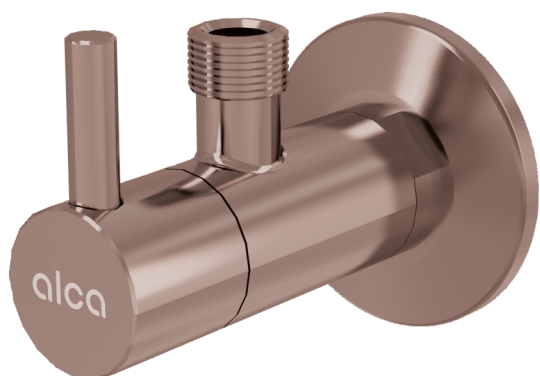

ARV001-RG-B

Angle valve with a filter 1/2"x3/8", RED GOLD-brushed matt

Application

For installation on plaster
For the connection of deck mounted faucet

Features

- Design compatible with wash-basin trap A400-RG-B
- Round design
- Material: metal with PVD surface finish
- Includes dirt filter

Scope of supply

- Metal rosette
- Valve

Order number, Logistic information

Code	EAN	Weight (piece packing palett)	Dimensions (piece packing)	Quantity (packing palett)
ARV001-RG-B	8595580571719	0,23 13,80 406,4 kg	150x45x65 390x240x300 mm	60 1680 pcs

Warranty

2/3 years *

Technical specifications

- Hose connector G 3/8 "
- Thread G 1/2 "