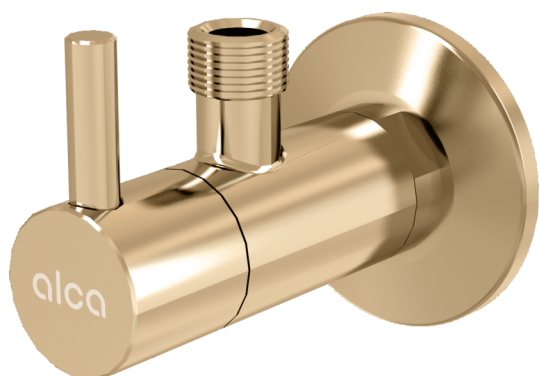

# ARV001-G-P

Angle valve with a filter 1/2"x3/8", GOLD-polished

### Application

For installation on plaster  
For the connection of deck mounted faucet

### Features

- Design compatible with wash-basin trap A400-G-P
- Round design
- Material: metal with PVD surface finish
- Includes dirt filter

### Scope of supply

- Metal rosette
- Valve