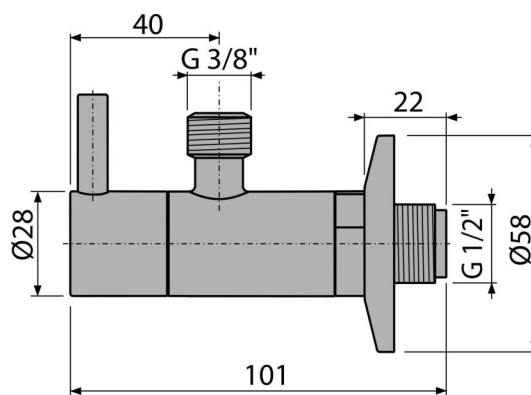

# ARV001-G-P

Angle valve with a filter 1/2"x3/8", GOLD-polished

### Application

For installation on plaster  
For the connection of deck mounted faucet

### Features

- Design compatible with wash-basin trap A400-G-P
- Round design
- Material: metal with PVD surface finish
- Includes dirt filter

### Technical specifications

- Hose connector G 3/8 "
- Thread G 1/2 "