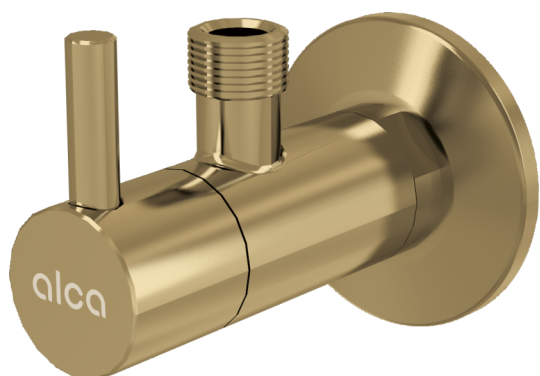

# ARV001-G-B

Angle valve with a filter 1/2"x3/8", GOLD-brushed matt

### Application

For installation on plaster  
For the connection of deck mounted faucet

### Features

- Design compatible with wash-basin trap A400-G-B
- Round design
- Material: metal with PVD surface finish
- Includes dirt filter

### Scope of supply

- Metal rosette
- Valve