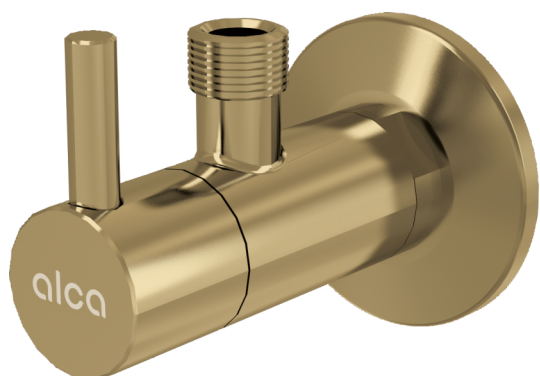

ARV001-G-B

Angle valve with a filter 1/2"x3/8", GOLD-brushed matt

Application

For installation on plaster
For the connection of deck mounted faucet

Features

- Design compatible with wash-basin trap A400-G-B
- Round design
- Material: metal with PVD surface finish
- Includes dirt filter

Scope of supply

- Metal rosette
- Valve

Order number, Logistic information

Code	EAN	Weight (piece packing palett)	Dimensions (piece packing)	Quantity (packing palett)
ARV001-G-B	8595580571757	0,23 13,80 406,4 kg	150x45x65 390x240x300 mm	60 1680 pcs

Warranty

2/3 years *

Technical specifications

- Hose connector G 3/8 "
- Thread G 1/2 "