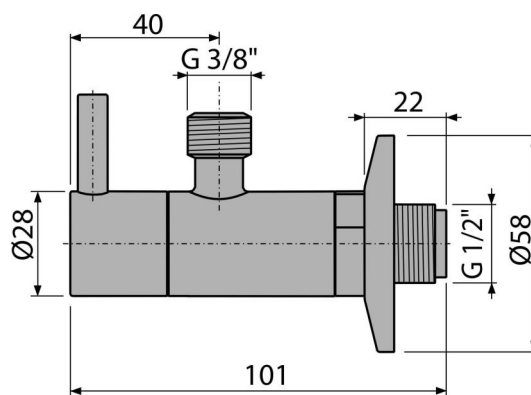

ARV001-G-B

Angle valve with a filter 1/2"x3/8", GOLD-brushed matt

Application

For installation on plaster
For the connection of deck mounted faucet

Features

- Design compatible with wash-basin trap A400-G-B
- Round design
- Material: metal with PVD surface finish
- Includes dirt filter

Scope of supply

- Metal rosette
- Valve

Order number, Logistic information

Code	EAN	Weight (piece packing palett)	Dimensions (piece packing)	Quantity (packing palett)
ARV001-G-B	8595580571757	0,23 13,80 406,4 kg	150x45x65 390x240x300 mm	60 1680 pcs

Warranty

2/3 years *

Technical specifications

- Hose connector G 3/8 "
- Thread G 1/2 "