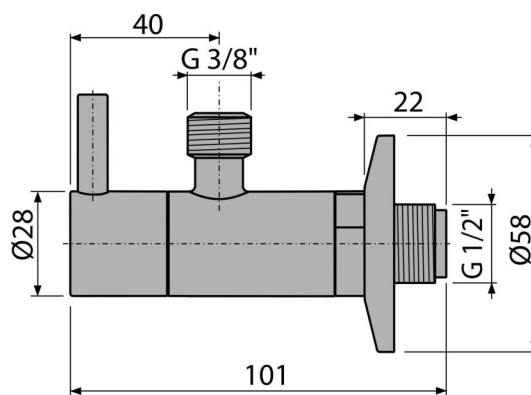

ARV001-G-B

Angle valve with a filter 1/2"x3/8", GOLD-brushed matt

Application

For installation on plaster
For the connection of deck mounted faucet

Features

- Design compatible with wash-basin trap A400-G-B
- Round design
- Material: metal with PVD surface finish
- Includes dirt filter

Scope of supply

- Metal rosette
- Valve

Order number, Logistic information

Code	EAN	Weight (piece packing palett)	Dimensions (piece packing)	Quantity (packing palett)
ARV001-G-B	8595580571757	0,23 13,80 406,4 kg	150x45x65 390x240x300 mm	60 1680 pcs

Warranty 2/3 years * **Customs code** 84818019

Technical specifications

- Hose connector G 3/8 "
- Thread G 1/2 "