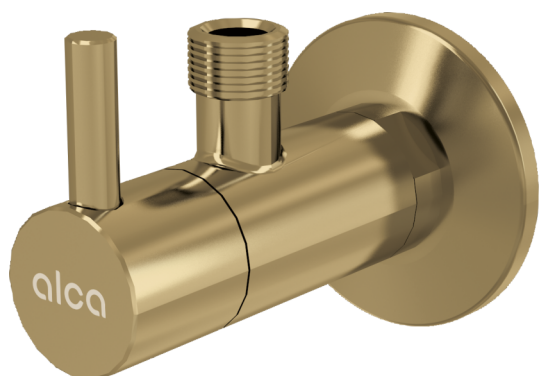

ARV001-G-B

Angle valve with a filter 1/2"x3/8", GOLD-brushed matt

Application

For installation on plaster
For the connection of deck mounted faucet

Features

- Design compatible with wash-basin trap A400-G-B
- Round design
- Material: metal with PVD surface finish
- Includes dirt filter

Scope of supply

- Metal rosette
- Valve

Order number, Logistic information

Code	EAN	Weight (piece packing palett)	Dimensions (piece packing)	Quantity (packing palett)
ARV001-G-B	8595580571757	0,23 13,80 406,4 kg	150x45x65 390x240x300 mm	60 1680 pcs

Warranty 2/3 years * **Customs code** 84818019

Technical specifications

- Hose connector G 3/8 "
- Thread G 1/2 "