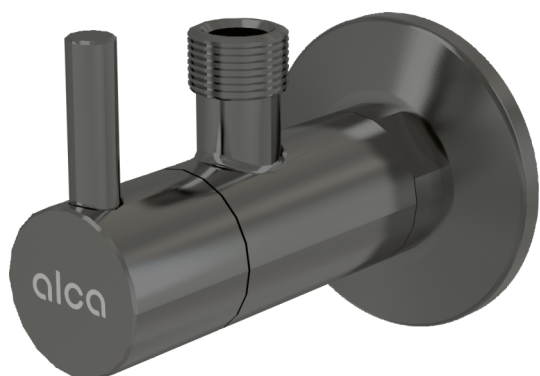

ARV001-GM-P

Angle valve with a filter 1/2"x3/8", GUN METAL-polished

Application

For installation on plaster
For the connection of deck mounted faucet

Features

- Design compatible with wash-basin trap A400-GM-P
- Round design
- Material: metal with PVD surface finish
- Includes dirt filter

Scope of supply

- Metal rosette
- Valve

Order number, Logistic information

Code	EAN	Weight (piece packing palett)	Dimensions (piece packing)	Quantity (packing palett)
ARV001-GM-P	8595580571764	0,23 13,80 406,4 kg	150×45×65 390×240×300 mm	60 1680 pcs

Warranty

2/3 years *

Technical specifications

- Hose connector G 3/8 "
- Thread G 1/2 "