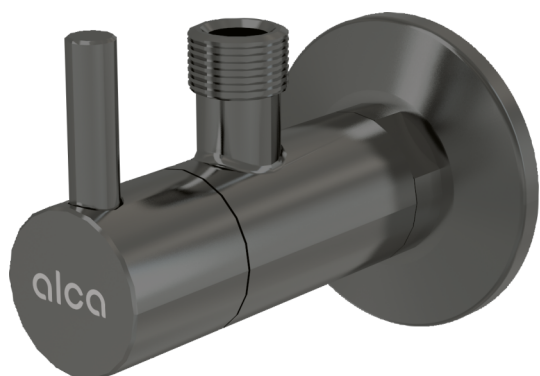

ARV001-GM-P

Angle valve with a filter 1/2"x3/8", GUN METAL-polished

Application

For installation on plaster
For the connection of deck mounted faucet

Features

- Design compatible with wash-basin trap A400-GM-P
- Round design
- Material: metal with PVD surface finish
- Includes dirt filter

Scope of supply

- Metal rosette
- Valve

Order number, Logistic information

Code	EAN	Weight (piece packing palett)	Dimensions (piece packing)	Quantity (packing palett)
ARV001-GM-P	8595580571764	0,23 13,80 406,4 kg	150×45×65 390×240×300 mm	60 1680 pcs

Warranty 2/3 years * **Customs code** 84818019

Technical specifications

- Hose connector G 3/8 "
- Thread G 1/2 "