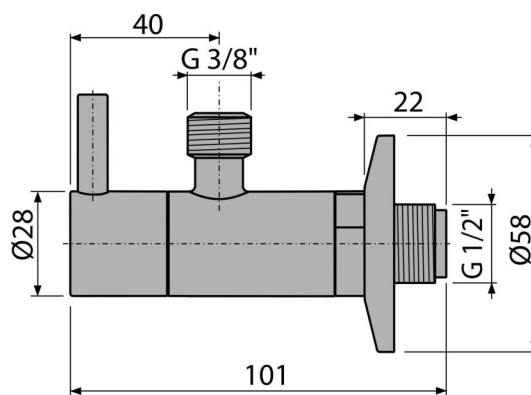

ARV001-GM-P

Angle valve with a filter 1/2"x3/8", GUN METAL-polished

Application

For installation on plaster
For the connection of deck mounted faucet

Features

- Design compatible with wash-basin trap A400-GM-P
- Round design
- Material: metal with PVD surface finish
- Includes dirt filter

Scope of supply

- Metal rosette
- Valve

Order number, Logistic information

Code	EAN	Weight (piece packing palett)	Dimensions (piece packing)	Quantity (packing palett)
ARV001-GM-P	8595580571764	0,23 13,80 406,4 kg	150×45×65 390×240×300 mm	60 1680 pcs

Warranty 2/3 years * **Customs code** 84818019

Technical specifications

- Hose connector G 3/8 "
- Thread G 1/2 "