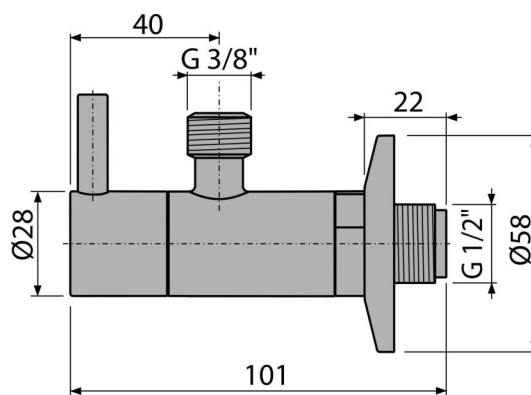

ARV001-GM-B

Angle valve with a filter 1/2"x3/8", GUN METAL-brushed matt

Application

For installation on plaster
For the connection of deck mounted faucet

Features

- Design compatible with wash-basin trap A400-GM-B
- Round design
- Material: metal with PVD surface finish
- Includes dirt filter

Scope of supply

- Metal rosette
- Valve

Order number, Logistic information

| Code | EAN | Weight (piece packing palett) | Dimensions (piece packing) | Quantity (packing palett) |
|-------------|---------------|--------------------------------------|---------------------------------|--------------------------------|
| ARV001-GM-B | 8595580571771 | 0,23 13,80 406,4 kg | 150x45x65 390x240x300 mm | 60 1680 pcs |

Warranty 2/3 years * **Customs code** 84818019

Technical specifications

- Hose connector G 3/8 "
- Thread G 1/2 "