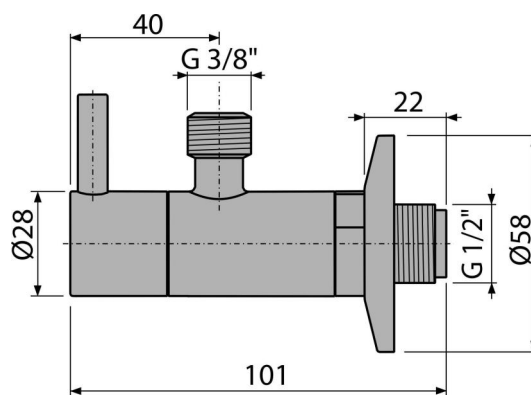

ARV001-GM-B

Angle valve with a filter 1/2"x3/8", GUN METAL-brushed matt

Application

For installation on plaster
For the connection of deck mounted faucet

Features

- Design compatible with wash-basin trap A400-GM-B
- Round design
- Material: metal with PVD surface finish
- Includes dirt filter

Scope of supply

- Metal rosette
- Valve

Order number, Logistic information

Code	EAN	Weight (piece packing palett)	Dimensions (piece packing)	Quantity (packing palett)
ARV001-GM-B	8595580571771	0,23 13,80 406,4 kg	150x45x65 390x240x300 mm	60 1680 pcs

Warranty

2/3 years *

Technical specifications

- Hose connector G 3/8 "
- Thread G 1/2 "