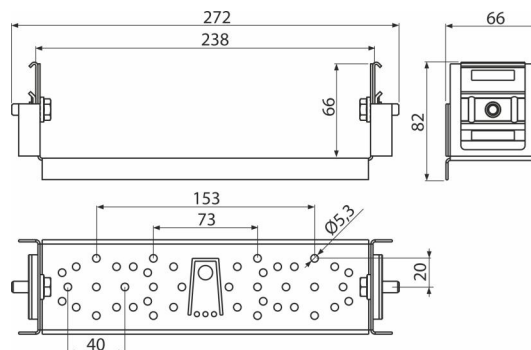

AS-P021

Showerhead console

Application

For ALCASYSTEM construction
 For use with wall elbow FV or Comap
 For attaching the waste pipe
 For mounting the concealed tap

Features

- Material: galvanized steel

Scope of supply

- Shower mixer bracket – 1 pc

Order number, Logistic information

Code	EAN	Weight (piece packing palett)	Dimensions (piece packing)	Quantity (packing palett)
AS-P021	8595580574253	0,50 9,96 - kg	272x82x66 - mm	20 - pc

Warranty 2/6 years * **Customs code** 73089059