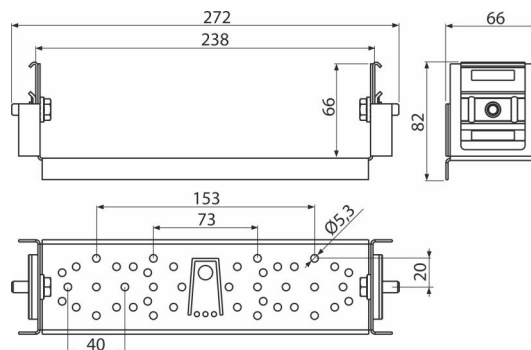

AS-P021

Showerhead console

Application

For ALCASYSTEM construction
 For use with wall elbow FV or Comap
 For attaching the waste pipe
 For mounting the concealed tap

Features

- Material: galvanized steel

Scope of supply

- Shower mixer bracket – 1 pc

Order number, Logistic information

Code	EAN	Weight (piece packing palett)	Dimensions (piece packing)	Quantity (packing palett)
AS-P021	8595580574253	0,50 9,96 - kg	272x82x66 - mm	20 - pc