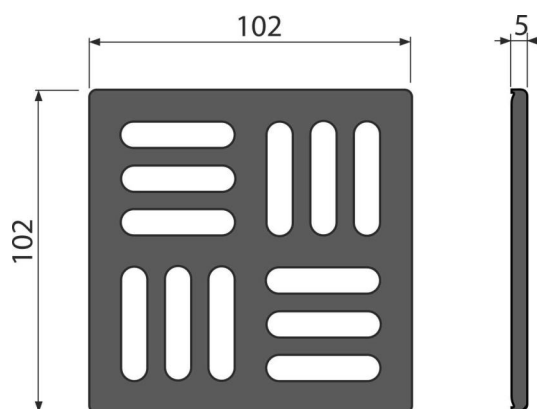

# MPV004-BLACK

Grid 102×102 mm stainless steel, black-matt

### Application

For floor drains with a grid size 105×105 mm  
For use indoors and outdoors

### Features

- Color: black-matt
- Material: stainless steel AISI 304, DIN 1.4301, with black-matt finish
- Stainless steel grid 102×102×5 mm