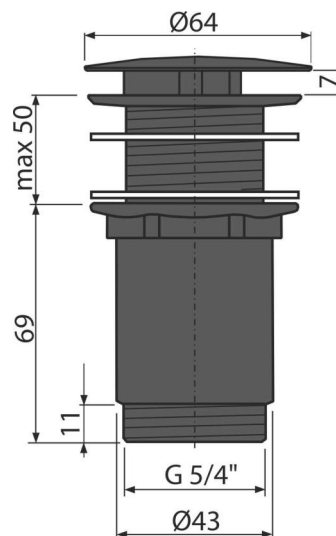

A396BLACK

Wash-basin waste 5/4", metal, big non-closing plug, for wash-basins without overflow, black-matt

Application

For ceramic, plastic and glass wash-basins
For wash-basins without overflow

Features

- Color: black-matt
- Material: metal with black-matt finish
- Removable not closable cover, including dirt strainers

Scope of supply

- Metal plug with black-matt surface finish
- Silicone gasket 2 pcs
- Shower waste body

Order number, Logistic information

Code	EAN	Weight (piece packing palett)	Dimensions (piece packing)	Quantity (packing palett)
A396BLACK	8595580574741	0,41 12,25 363,1 kg	150×75×75 390×240×300 mm	30 840 pcs

Warranty	Customs code	Norms
2/3 years *	74182000	EN 274

Technical specifications

- Thread 5/4 "