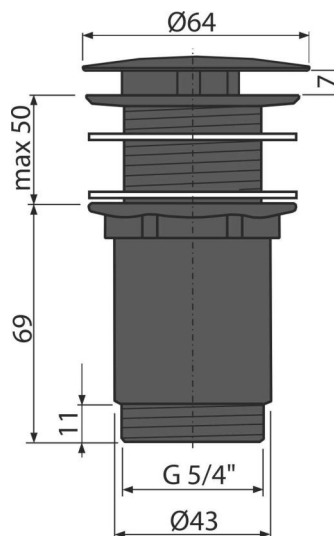

A396BLACK

Wash-basin waste 5/4", metal, big non-closing plug, for wash-basins without overflow, black-matt

Application

For ceramic, plastic and glass wash-basins
For wash-basins without overflow

Features

- Color: black-matt
- Material: metal with black-matt finish
- Removable not closable cover, including dirt strainers

Scope of supply

- Metal plug with black-matt surface finish
- Silicone gasket 2 pcs
- Shower waste body

Order number, Logistic information

Code	EAN	Weight (piece packing palett)	Dimensions (piece packing)	Quantity (packing palett)
A396BLACK	8595580574741	0,41 12,25 363,1 kg	150×75×75 390×240×300 mm	30 840 pcs

Warranty	Customs code	Norms
2/3 years *	74182000	EN 274

Technical specifications

- Thread 5/4 "