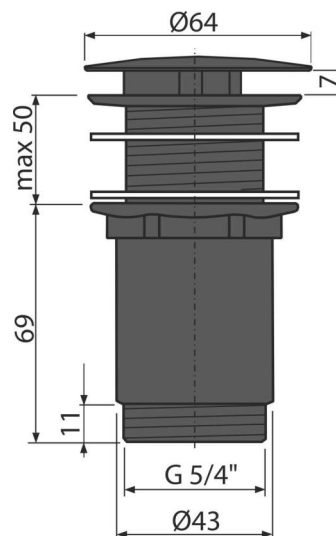

# A396BLACK

Wash-basin waste 5/4", metal, big non-closing plug, for wash-basins without overflow, black-matt

### Scope of supply

- Metal plug with black-matt surface finish
- Silicone gasket 2 pcs
- Shower waste body

### Order number, Logistic information

Code	EAN	Weight (piece   packing   palett)	Dimensions (piece   packing)	Quantity (packing   palett)
A396BLACK	8595580574741	0,41   12,25   363,1 kg	150×75×75   390×240×300 mm	30   840 pcs

### Technical specifications

- Thread 5/4 "