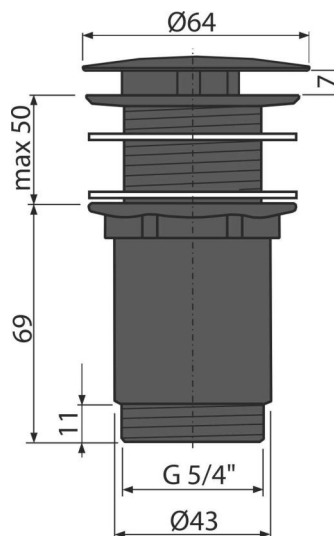

A396BLACK

Wash-basin waste 5/4", metal, big non-closing plug, for wash-basins without overflow, black-matt

Application

For ceramic, plastic and glass wash-basins
For wash-basins without overflow

Features

- Color: black-matt
- Material: metal with black-matt finish
- Removable not closable cover, including dirt strainers

Scope of supply

- Metal plug with black-matt surface finish
- Silicone gasket 2 pcs
- Shower waste body

Order number, Logistic information

Code	EAN	Weight (piece packing palett)	Dimensions (piece packing)	Quantity (packing palett)
A396BLACK	8595580574741	0,41 12,25 363,1 kg	150×75×75 390×240×300 mm	30 840 pcs

Warranty

2/3 years *

Norms

EN 274

Technical specifications

- Thread 5/4 "