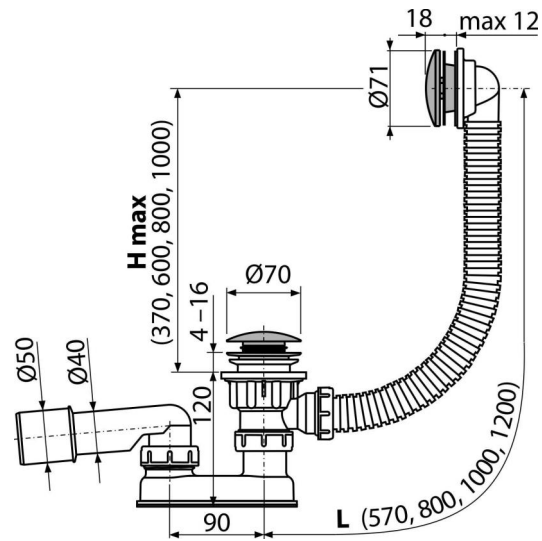

C504CKM

Bath CLICK/CLACK waste and trap, metal

Application

To drain the water from the bath to the waste
For bathtubs with drain outlet Ø52 mm
For standard size bathtubs

Features

- The length of the bathtub trap 57 cm
- Overflow flexi pipe
- Easy clean trap – thanks to completely removable waste outlet
- Closing waste by CLICK/CLACK
- Bath waste and overflow system
- Wet odour trap with swivel elbow

Scope of supply

- Waste outlet wrench 6/4"
- Assembly kit
- Chrome-plated metal grid and overflow cover
- Chrome-plated metal plug
- Chrome-plated brass outlet
- Waste and trap body with overflow
- Profiled seal
- Odour trap of polypropylene, thermally and chemically resistant, longitudinally welded

Order number, Logistic information

Code	EAN	Weight (piece packing palett)	Dimensions (piece packing)	Quantity (packing palett)
C504CKM	8595580576448	0,73 14,59 253,5 kg	330×120×220 590×430×390 mm	20 320 pcs

Warranty

2/3 years

Norms

EN 274

Technical specifications

- Resistance of odour trap against the pressure 588 Pa
- Flow rate 48,6 l/min
- Overflow flow rate 42 l/min
- Thermal resistance 95 °C
- Odour trap 50 mm