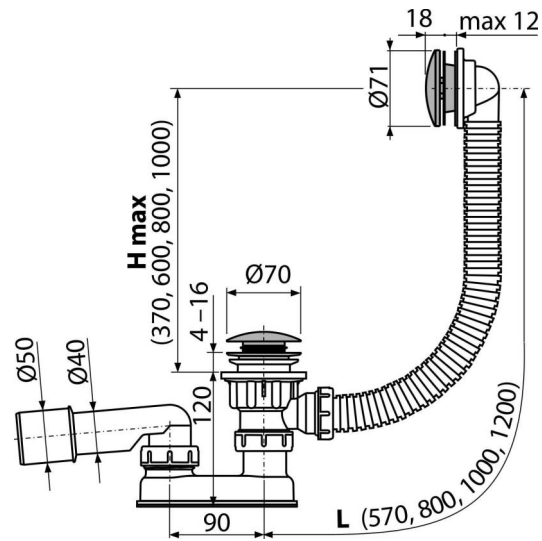

## C504CKM

Bath CLICK/CLACK waste and trap, metal

### Application

To drain the water from the bath to the waste  
For bathtubs with drain outlet Ø52 mm  
For standard size bathtubs

### Features

- The length of the bathtub trap 57 cm
- Overflow flexi pipe
- Easy clean trap – thanks to completely removable waste outlet
- Closing waste by CLICK/CLACK
- Bath waste and overflow system
- Wet odour trap with swivel elbow

### Order number, Logistic information

Code	EAN	Weight (piece   packing   palett)	Dimensions (piece   packing)	Quantity (packing   palett)
C504CKM	8595580576448	0,73   14,59   253,5 kg	330×120×220   590×430×390 mm	20   320 pcs