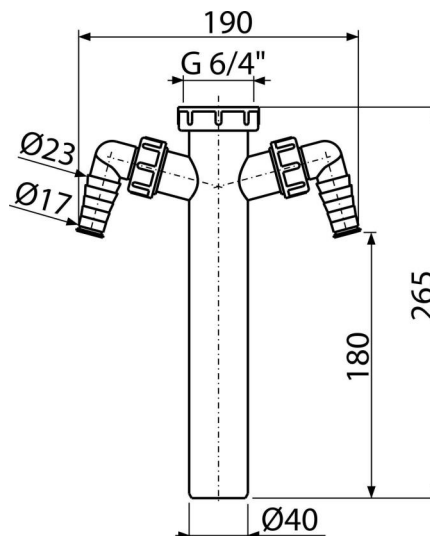

# A44M-DN40-ECO

Adapter pipe with coupling nut 6/4" and two connectors

### Scope of supply

- Adapter 6/4" with two connectors

### Order number, Logistic information

Code	EAN		Weight (piece   packing   palett)	Dimensions (piece   packing)	Quantity (packing   palett)
A44M-DN40-ECO	8595580576851	40 mm	0,15   3,71   123,8 kg	270×50×200   590×240×390 mm	25   700 pcs

### Technical specifications

- Hose connector 17-23 mm
- Thread for connection to the trap 6/4 "