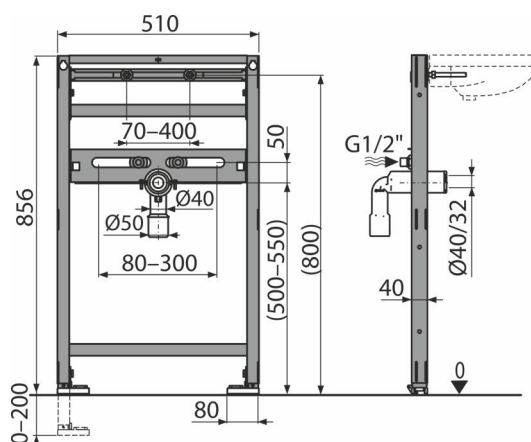

AS104/850

Mounting frame for wash-basin

Application

For mounting in front of a support wall or in to a plasterboard construction

For installation deck mounted faucet

For wall-hung sinks

Features

- Material: powder-coated metal
- Adjustable telescopic feet, range 0–200 mm
- Water supply pitch 65–150 mm
- Washbasin mounting pitch 80–280 mm
- Self-supporting frame with a C-profile
- Height adjustable partitions

Scope of supply

- Fixation material for washbasins: bolt M10×100 – 2 pcs
- Fixation set: screw Ø8×60 – 4 pcs, dowel Ø12 – 4 pcs
- Covers for the fixing material
- Waste elbow HT 50 with seal
- Connection fittings G1/2"–G1/2"
- Mounting frame

Order number, Logistic information

Code	EAN	Weight (piece packing palett)	Dimensions (piece packing)	Quantity (packing palett)
AS104/850	8595580576974	8,18 8,18 265,5 kg	1170×400×78 1170×400×78 mm	1 30 pcs