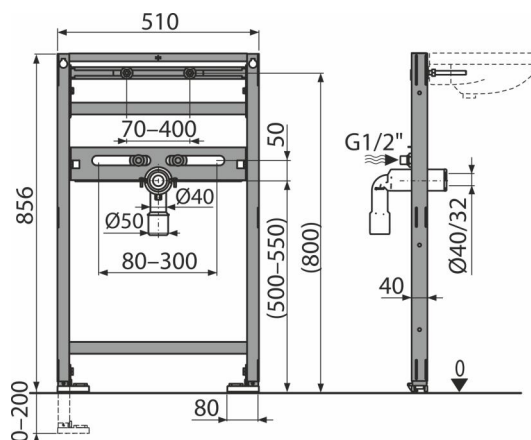

AS104/850

Mounting frame for wash-basin

Application

For mounting in front of a support wall or in to a plasterboard construction

For installation deck mounted faucet

For wall-hung sinks

Features

- Material: powder-coated metal
- Adjustable telescopic feet, range 0–200 mm
- Water supply pitch 65–150 mm
- Washbasin mounting pitch 80–280 mm
- Self-supporting frame with a C-profile
- Height adjustable partitions

Scope of supply

- Fixation material for washbasins: bolt M10×100 – 2 pcs
- Fixation set: screw Ø8×60 – 4 pcs, dowel Ø12 – 4 pcs
- Covers for the fixing material
- Waste elbow HT 50 with seal
- Connection fittings G1/2"–G1/2"
- Mounting frame

Order number, Logistic information

Code	EAN	Weight (piece packing palett)	Dimensions (piece packing)	Quantity (packing palett)
AS104/850	8595580576974	8,18 8,18 265,5 kg	1170×400×78 1170×400×78 mm	1 30 pcs