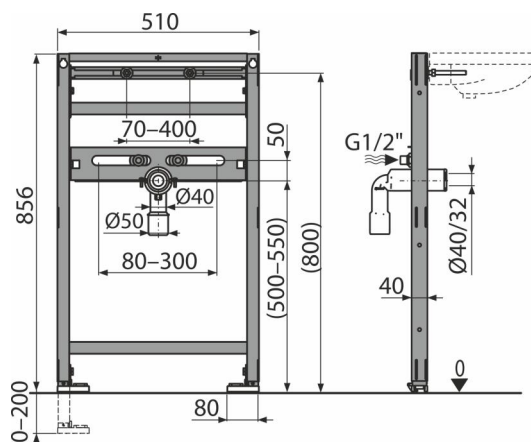

AS104/850

Mounting frame for wash-basin

Application

For mounting in front of a support wall or in to a plasterboard construction
For installation deck mounted faucet
For wall-hung sinks

Features

- Material: powder-coated metal
- Adjustable telescopic feet, range 0–200 mm
- Water supply pitch 65–150 mm
- Washbasin mounting pitch 80–280 mm
- Self-supporting frame with a C-profile
- Height adjustable partitions

Scope of supply

- Fixation material for washbasins: bolt M10×100 – 2 pcs
- Fixation set: screw Ø8×60 – 4 pcs, dowel Ø12 – 4 pcs
- Covers for the fixing material
- Waste elbow HT 50 with seal
- Connection fittings G1/2"–G1/2"
- Mounting frame

Order number, Logistic information

Code	EAN	Weight (piece packing palett)	Dimensions (piece packing)	Quantity (packing palett)
AS104/850	8595580576974	8,18 8,18 265,5 kg	1170×400×78 1170×400×78 mm	1 30 pcs

Warranty 2/15 years* Customs code 73089098 Norms EN 14 688

Technical specifications

- Load test 150 kg