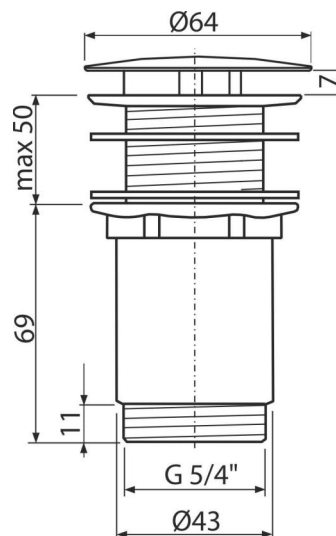

A396B

Wash-basin waste 5/4", metal, big non-closing plug, for wash-basins without overflow, white-polished

Application

For ceramic, plastic and glass wash-basins
For wash-basins without overflow

Features

- Color: white-polished
- Material: metal with white-polished finish
- Removable not closable cover, including dirt strainers

Scope of supply

- Metal plug with white-polished surface finish
- Silicone gasket 2 pcs
- Shower waste body

Order number, Logistic information

Code	EAN	Weight (piece packing palett)	Dimensions (piece packing)	Quantity (packing palett)
A396B	8595580577315	0,41 12,28 363,9 kg	150×75×75 390×240×300 mm	30 840 pcs

Warranty

2/3 years *

Norms

EN 274

Technical specifications

- Thread 5/4 "