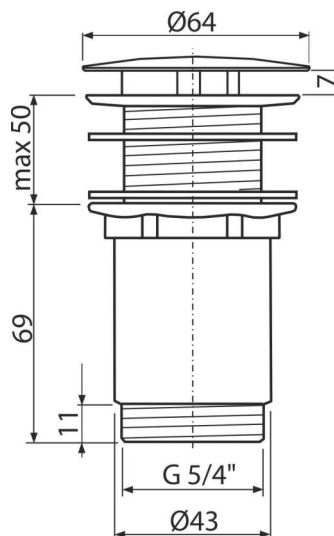

# A396B

Wash-basin waste 5/4", metal, big non-closing plug, for wash-basins without overflow, white-polished

### Scope of supply

- Metal plug with white-polished surface finish
- Silicone gasket 2 pcs
- Shower waste body

### Order number, Logistic information

Code	EAN	Weight (piece   packing   palett)	Dimensions (piece   packing)	Quantity (packing   palett)
A396B	8595580577315	0,41   12,28   363,9 kg	150×75×75   390×240×300 mm	30   840 pcs

### Technical specifications

- Thread 5/4 "