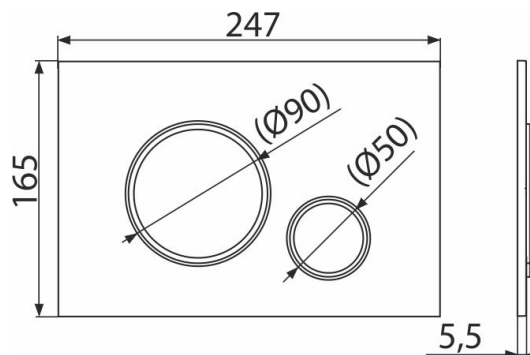

M778-5

Flush plate for pre-wall installation systems, black-matt/gold-polished

Application

For pre-wall installation systems and concealed WC cisterns

Features

- Double-acting mechanical flushing
- Compatible for all pre-wall installation systems and cisterns for building into solid walls Alca
- Material: plastic
- Surface finish: black-matt with antibacterial properties (ensured by the content of silver compounds)
- The flush plate thanks to its profile stands out only 5.5 mm above the tiles

Scope of supply

- Template for correct flush plate setup
- Flushing mechanism screws 2 pcs
- Flush plate
- Fixing frame of the flush plate
- Threaded frame clamp 2 pcs

Order number, Logistic information

Code	EAN	Weight (piece | packing | palett)	Dimensions (piece | packing)	Quantity (packing | palett)
M778-5	8595580578220	0,37 | 9,16 | 276,6 kg	250×170×36 | 595×395×245 mm	25 | 700 pcs

Warranty 2/2 years *   Customs code 39269097

Technical specifications

- Operating force < 20 N