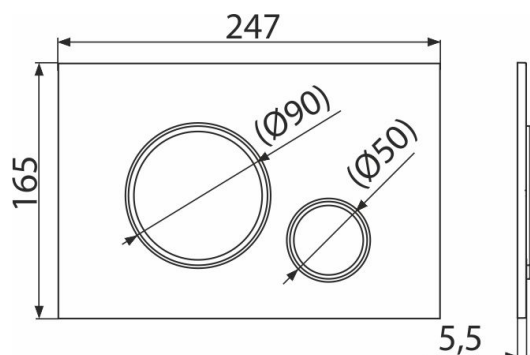

M778-5

Flush plate for pre-wall installation systems, black-matt/gold-polished

Application

For pre-wall installation systems and concealed WC cisterns

Features

- Double-acting mechanical flushing
- Compatible for all pre-wall installation systems and cisterns for building into solid walls Alca
- Material: plastic
- Surface finish: black-matt with antibacterial properties (ensured by the content of silver compounds)
- The flush plate thanks to its profile stands out only 5.5 mm above the tiles

Scope of supply

- Template for correct flush plate setup
- Flushing mechanism screws 2 pcs
- Flush plate
- Fixing frame of the flush plate
- Threaded frame clamp 2 pcs

Order number, Logistic information

Code	EAN	Weight (piece packing palett)	Dimensions (piece packing)	Quantity (packing palett)
M778-5	8595580578220	0,37 9,16 276,6 kg	250×170×36 595×395×245 mm	25 700 pcs

Warranty

2/2 years *

Technical specifications