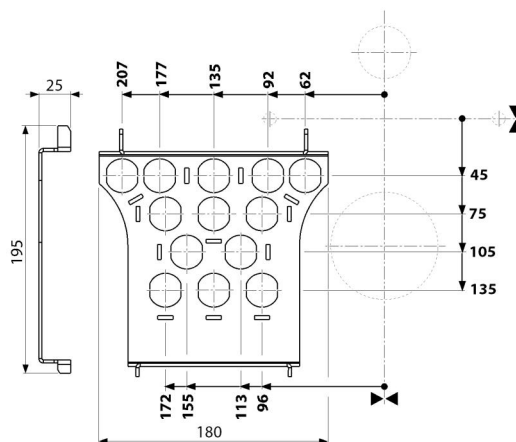

P193

Connection board for toilets or seats with bidet function

Application

Water connection board for AM120

Features

- Material: stainless steel AISI 304, DIN 1.4301, with black-matt finish

Scope of supply

- Panel for water connection

Order number, Logistic information

Code	EAN	Weight (piece packing palett)	Dimensions (piece packing)	Quantity (packing palett)
P193	8595580580384	0,47 0,47 - kg	195x180x25 mm	1 - pc

Warranty

2/2 years *