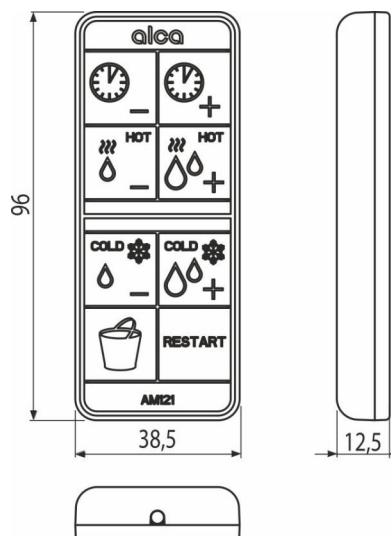

P195

Remote control for AM121

Application

Features

- Activation of immediate water flushing
- Flush time function (-/+ 12/24/36/48/60/72 h
- Hygienic rinse with warm water (-/+) 10–100 s

Scope of supply

- Remote controller

Order number, Logistic information

Code	EAN	Weight (piece | packing | palett)	Dimensions (piece | packing)	Quantity (packing | palett)
P195	8595580580551	0,08 | - | - kg	95x95x17 | mm	1 | - pc

Warranty

2/2 years *