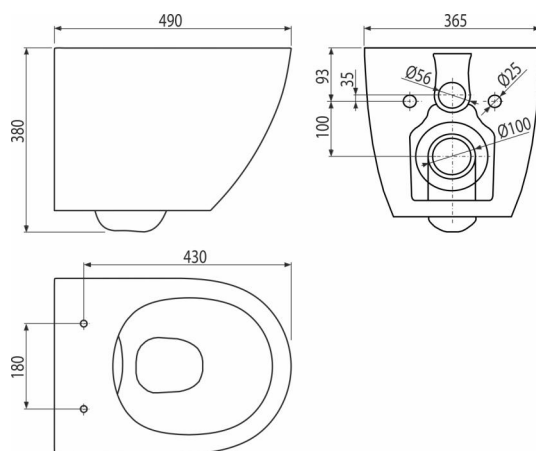

WC SOLID

Wall-hung WC + WC seat SLIM SOFTCLOSE, Duroplast

Application

For installing on pre-wall installation systems
For wall mounting

Features

- Color: white
- Without flushing rim – for easy maintenance and cleaning
- Deep flushing
- Material: Duroplast
- Material: ceramic
- Attachment pitch 180 mm
- SOFTCLOSE – slow-closing safety system

Scope of supply

- WC seat
- Toilet bowl

Order number, Logistic information

Code	EAN	Weight (piece | packing | palett)	Dimensions (piece | packing)	Quantity (packing | palett)
WC SOLID	8595580580933	28,00 | 28,00 | 468,0 kg	490×365×380 | 565×416×396 mm	1 | 16 pcs

Warranty 2/2 years *   Customs code 69109000

Technical specifications

- Volume of flushing 3/6 l