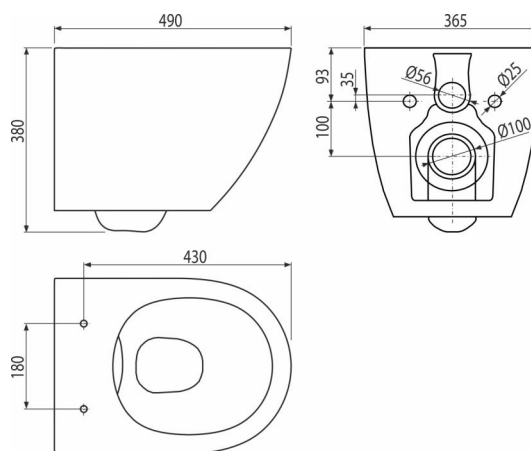

WC SOLID

Wall-hung WC + WC seat SLIM SOFTCLOSE, Duroplast

Application

For installing on pre-wall installation systems
For wall mounting

Features

- Color: white
- Without flushing rim – for easy maintenance and cleaning
- CLICK system – easy to clean the ceramic due to the simple seat removal function
- Deep flushing
- Material: Duroplast
- Material: ceramic
- Attachment pitch 180 mm
- SOFTCLOSE – slow-closing safety system

Scope of supply

- WC seat
- Toilet bowl

Order number, Logistic information

Code	EAN	Weight (piece packing palett)	Dimensions (piece packing)	Quantity (packing palett)
WC SOLID	8595580580933	28,00 28,00 468,0 kg	490×365×380 565×416×396 mm	1 16 pcs

Warranty

2/2 years *

Technical specifications

- Volume of flushing 3/6 l