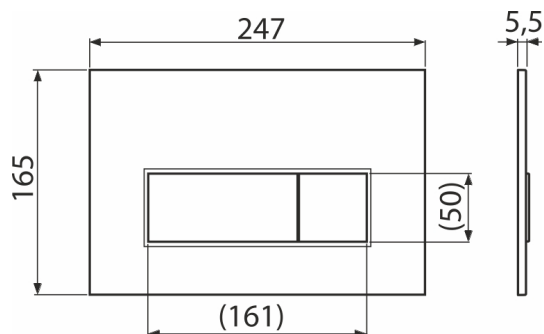

M57-G-M

Flush plate for pre-wall installation systems, GOLD-matt

Application

For pre-wall installation systems and concealed WC cisterns

Features

- Double-acting mechanical flushing
- Compatible for all pre-wall installation systems and cisterns for building into solid walls Alca
- Material: plastic
- Surface finish: GOLD-matt
- The flush plate thanks to its profile stands out only 5.5 mm above the tiles

Scope of supply

- Template for correct flush plate setup
- Flushing mechanism screws 2 pcs
- Flush plate
- Fixing frame of the flush plate
- Threaded frame clamp 2 pcs

Order number, Logistic information

Code	EAN	Weight (piece packing palett)	Dimensions (piece packing)	Quantity (packing palett)
M57-G-M	8595580580940	0,33 8,19 229,4 kg	250x170x36 595x395x245 mm	25 700 pcs

Warranty

2/2 years *

Technical specifications