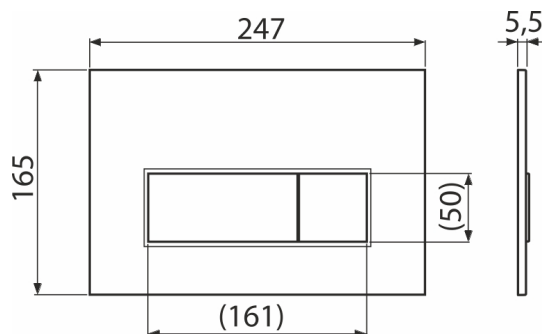

M57-G-M

Flush plate for pre-wall installation systems, GOLD-matt

Application

For pre-wall installation systems and concealed WC cisterns

Features

- Double-acting mechanical flushing
- Compatible for all pre-wall installation systems and cisterns for building into solid walls Alca
- Material: plastic
- Surface finish: GOLD-matt
- The flush plate thanks to its profile stands out only 5.5 mm above the tiles

Scope of supply

- Template for correct flush plate setup
- Flushing mechanism screws 2 pcs
- Flush plate
- Fixing frame of the flush plate
- Threaded frame clamp 2 pcs

Order number, Logistic information

| Code | EAN | Weight (piece packing palett) | Dimensions (piece packing) | Quantity (packing palett) |
|---------|---------------|--------------------------------------|---------------------------------|--------------------------------|
| M57-G-M | 8595580580940 | 0,33 8,19 229,4 kg | 250x170x36 595x395x245 mm | 25 700 pcs |