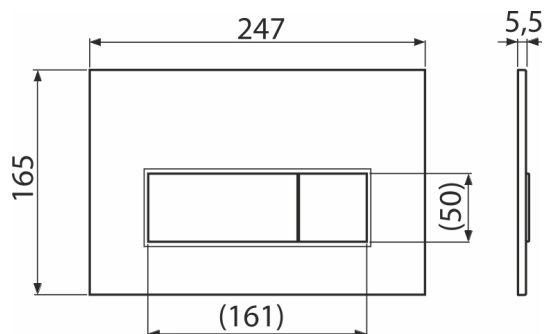

M57-RG-M

Flush plate for pre-wall installation systems, RED GOLD-matt

Application

For pre-wall installation systems and concealed WC cisterns

Features

- Double-acting mechanical flushing
- Compatible for all pre-wall installation systems and cisterns for building into solid walls Alca
- Material: plastic
- Surface finish: RED GOLD-matt
- The flush plate thanks to its profile stands out only 5.5 mm above the tiles

Scope of supply

- Template for correct flush plate setup
- Flushing mechanism screws 2 pcs
- Flush plate
- Fixing frame of the flush plate
- Threaded frame clamp 2 pcs

Order number, Logistic information

Code	EAN	Weight (piece packing palett)	Dimensions (piece packing)	Quantity (packing palett)
M57-RG-M	8595580580957	0,33 8,19 229,4 kg	250x170x36 595x395x245 mm	25 700 pcs

Warranty

2/2 years *

Technical specifications