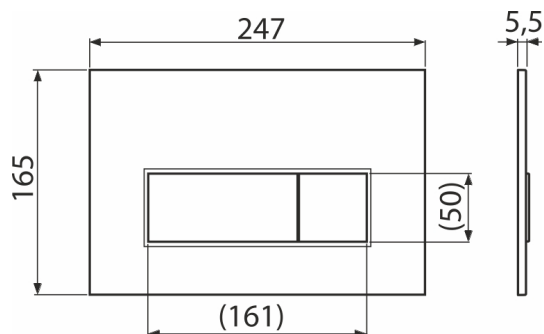

M57-GM-M

Flush plate for pre-wall installation systems, GUN METAL-matt

Application

For pre-wall installation systems and concealed WC cisterns

Features

- Double-acting mechanical flushing
- Compatible for all pre-wall installation systems and cisterns for building into solid walls Alca
- Material: plastic
- Surface finish: GUN METAL-matt
- The flush plate thanks to its profile stands out only 5.5 mm above the tiles

Scope of supply

- Template for correct flush plate setup
- Flushing mechanism screws 2 pcs
- Flush plate
- Fixing frame of the flush plate
- Threaded frame clamp 2 pcs

Order number, Logistic information

Code	EAN	Weight (piece packing palett)	Dimensions (piece packing)	Quantity (packing palett)
M57-GM-M	8595580580971	0,33 8,19 229,4 kg	250x170x36 595x395x245 mm	25 700 pcs

Warranty

2/2 years *

Technical specifications