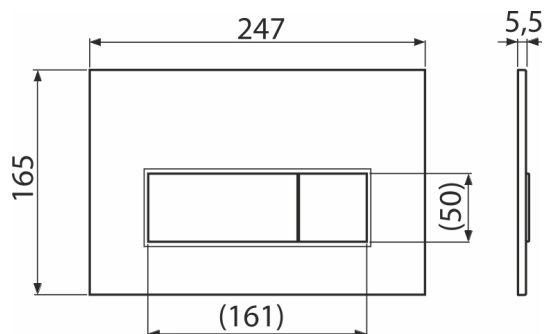

M57-GM-M

Flush plate for pre-wall installation systems, GUN METAL-matt

Application

For pre-wall installation systems and concealed WC cisterns

Features

- Double-acting mechanical flushing
- Compatible for all pre-wall installation systems and cisterns for building into solid walls Alca
- Material: plastic
- Surface finish: GUN METAL-matt
- The flush plate thanks to its profile stands out only 5.5 mm above the tiles

Scope of supply

- Template for correct flush plate setup
- Flushing mechanism screws 2 pcs
- Flush plate
- Fixing frame of the flush plate
- Threaded frame clamp 2 pcs

Order number, Logistic information

Code	EAN	Weight (piece packing palett)	Dimensions (piece packing)	Quantity (packing palett)
M57-GM-M	8595580580971	0,33 8,19 229,4 kg	250x170x36 595x395x245 mm	25 700 pcs

Warranty 2/2 years * Customs code 39269097