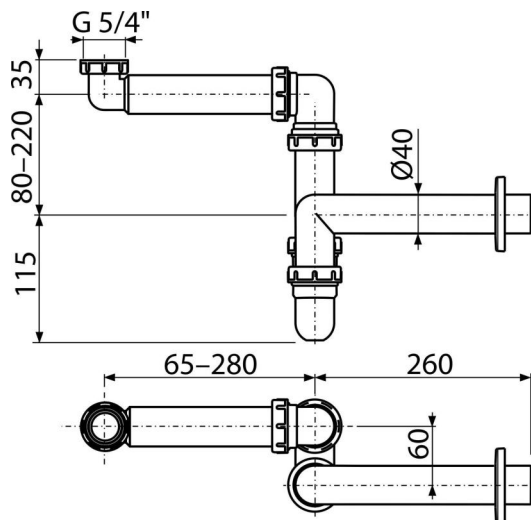

A434-ECO-1900

Space-saving wash-basin trap DN40 with coupling nut 5/4"

Application

For wash-basin

To save space under the wash-basin

Features

- Material: recycled polypropylene
- Connection to waste pipe Ø40 mm
- Low carbon footprint
- Made in Czech Republic
- Zero waste production process

Scope of supply

- Nut to connect wash-basin waste 5/4"
- Plastic rosette
- Waste and trap body

Order number, Logistic information

Code	EAN	Weight (piece | packing | palett)	Dimensions (piece | packing)	Quantity (packing | palett)
A434-ECO-1900	8595580582111	0,39 | 3,92 | 129,9 kg	330x90x210 | 590x240x390 mm	10 | 280 pcs

Warranty

2/3 years

Customs code

39229000

Norms

EN 274

Technical specifications

- Flow rate 60 l/min
- Thermal resistance 95 °C
- Odour trap 64 mm