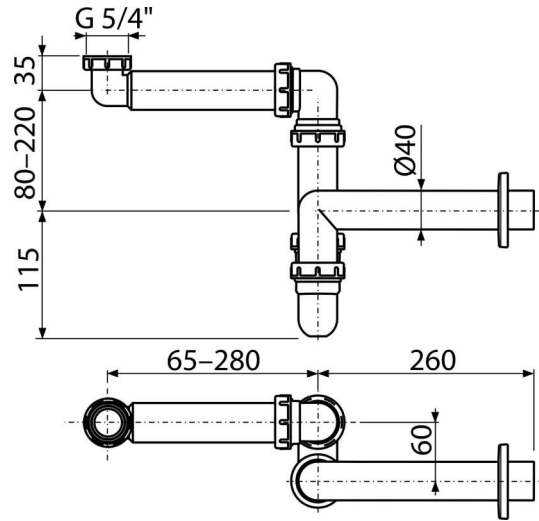

# A434-ECO-1700

Space-saving wash-basin trap DN40 with coupling nut 5/4"

### Scope of supply

- Nut to connect wash-basin waste 5/4"
- Plastic rosette
- Waste and trap body

### Order number, Logistic information

Code	EAN	Weight (piece   packing   palett)	Dimensions (piece   packing)	Quantity (packing   palett)
A434-ECO-1700	8595580582173	0,39   3,92   129,9 kg	330x90x210   590x240x390 mm	10   280 pcs

### Technical specifications

- Flow rate 60 l/min
- Thermal resistance 95 °C
- Odour trap 64 mm