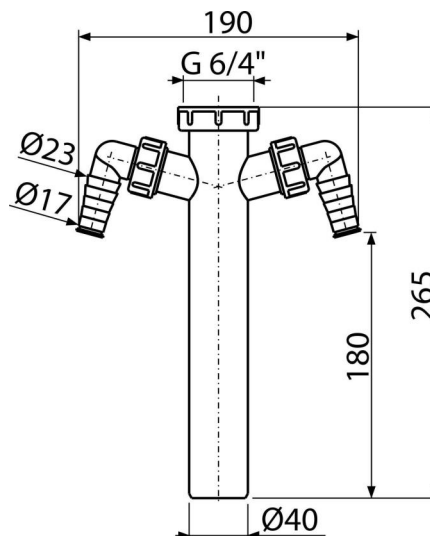

A44M-DN40-ECO-1700

Adapter pipe with coupling nut 6/4" and two connectors

Application

For sink wastes and traps
To connect the washing machine or dishwasher

Features

- Two connectors for connecting washing machines or dishwashers
- Material: recycled polypropylene
- Low carbon footprint
- Waste pipe Ø40 mm
- Made in Czech Republic
- Zero waste production process
- Thread for connection to the sink trap 6/4"

Scope of supply

- Adapter 6/4" with two connectors

Order number, Logistic information

Code	EAN	Weight (piece packing palett)	Dimensions (piece packing)	Quantity (packing palett)
A44M-DN40-ECO-1700	8595580582289	0,15 3,71 123,8 kg	270x50x200 590x240x390 mm	25 700 pcs

Warranty 2/2 years
Customs code 39174000

Technical specifications

- Hose connector 17-23 mm
- Thread for connection to the trap 6/4 "