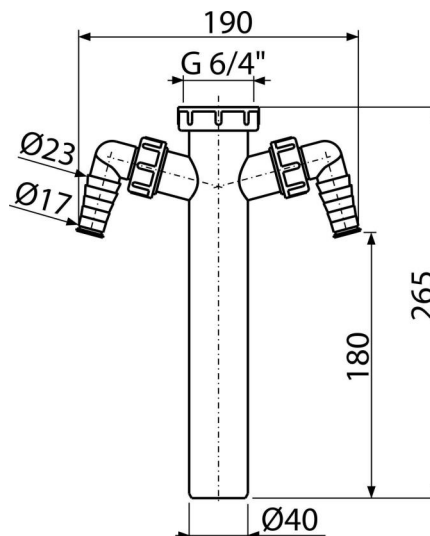

# A44M-DN40-ECO-1700

Adapter pipe with coupling nut 6/4" and two connectors

### Scope of supply

- Adapter 6/4" with two connectors

### Order number, Logistic information

Code	EAN	Weight (piece   packing   palett)	Dimensions (piece   packing)	Quantity (packing   palett)
A44M-DN40-ECO-1700	8595580582289	0,15   3,71   123,8 kg	270×50×200   590×240×390 mm	25   700 pcs

### Technical specifications

- Hose connector 17-23 mm
- Thread for connection to the trap 6/4 "