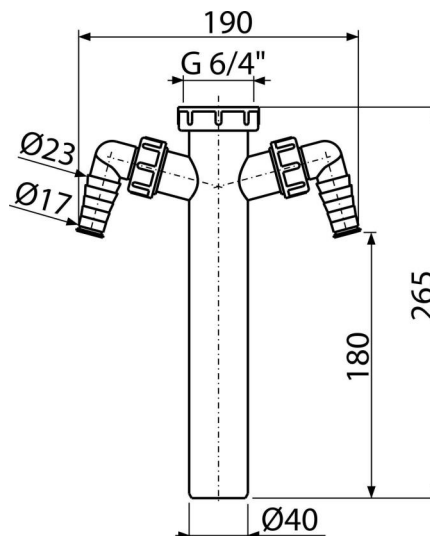

A44M-DN40-ECO-1900

Adapter pipe with coupling nut 6/4" and two connectors

Application

For sink wastes and traps

To connect the washing machine or dishwasher

Features

- Two connectors for connecting washing machines or dishwashers
- Material: recycled polypropylene
- Low carbon footprint
- Waste pipe Ø40 mm
- Made in Czech Republic
- Zero waste production process
- Thread for connection to the sink trap 6/4"

Scope of supply

- Adapter 6/4" with two connectors

Order number, Logistic information

Code	EAN	Weight (piece packing palett)	Dimensions (piece packing)	Quantity (packing palett)
A44M-DN40-ECO-1900	8595580582586	0,15 3,71 123,8 kg	270×50×200 590×240×390 mm	25 700 pcs

Warranty

2/2 years

Technical specifications

- Hose connector 17-23 mm
- Thread for connection to the trap 6/4 "