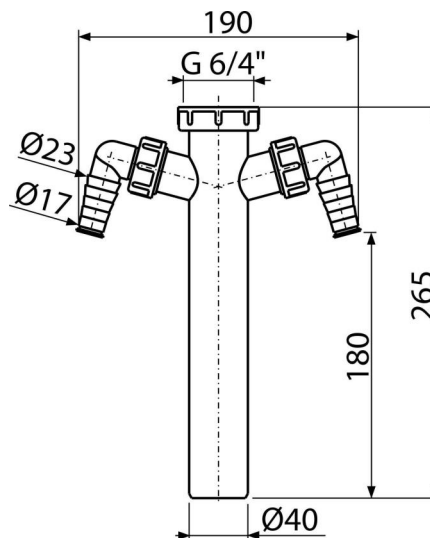

A44M-DN40-ECO-1900

Adapter pipe with coupling nut 6/4" and two connectors

Application

For sink wastes and traps

To connect the washing machine or dishwasher

Features

- Two connectors for connecting washing machines or dishwashers
- Material: recycled polypropylene
- Low carbon footprint
- Waste pipe Ø40 mm
- Made in Czech Republic
- Zero waste production process
- Thread for connection to the sink trap 6/4"

Scope of supply

- Adapter 6/4" with two connectors

Order number, Logistic information

Code	EAN	Weight (piece packing palett)	Dimensions (piece packing)	Quantity (packing palett)
A44M-DN40-ECO-1900	8595580582586	0,15 3,71 123,8 kg	270×50×200 590×240×390 mm	25 700 pcs

Warranty

2/2 years

Technical specifications

- Hose connector 17-23 mm
- Thread for connection to the trap 6/4 "