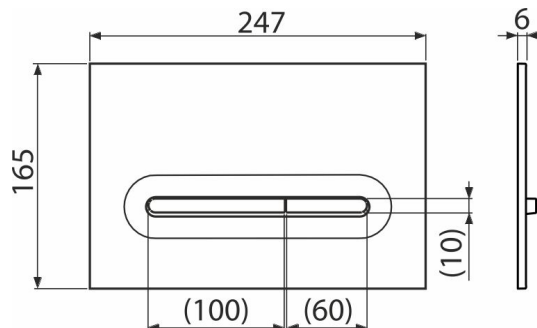

M1876

Flush plate for pre-wall installation systems, white-matt

Application

For pre-wall installation systems and concealed WC cisterns

Features

- Double-acting mechanical flushing
- Compatible for all pre-wall installation systems and cisterns for building into solid walls Alca
- Material: plastic
- Surface finish: white-matt
- The flush plate thanks to its profile stands out only 5.5 mm above the tiles

Scope of supply

- Template for correct flush plate setup
- Flushing mechanism screws 2 pcs
- Flush plate
- Fixing frame of the flush plate
- Threaded frame clamp 2 pcs

Order number, Logistic information

Code	EAN	Weight (piece packing palett)	Dimensions (piece packing)	Quantity (packing palett)
M1876	8595580583231	0,38 9,52 286,6 kg	250x170x36 595x395x245 mm	25 700 pcs

Warranty 2/2 years * Customs code 39269097

Technical specifications

- Operating force < 20 N