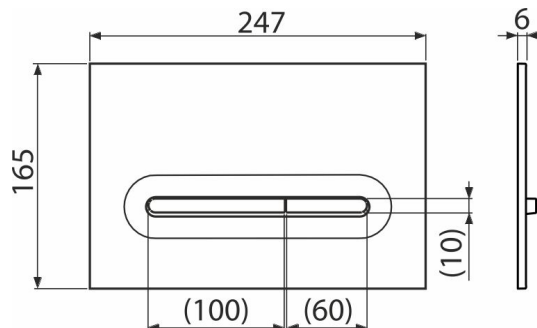

M1876

Flush plate for pre-wall installation systems, white-matt

Application

For pre-wall installation systems and concealed WC cisterns

Features

- Double-acting mechanical flushing
- Compatible for all pre-wall installation systems and cisterns for building into solid walls Alca
- Material: plastic
- Surface finish: white-matt
- The flush plate thanks to its profile stands out only 5.5 mm above the tiles

Scope of supply

- Template for correct flush plate setup
- Flushing mechanism screws 2 pcs
- Flush plate
- Fixing frame of the flush plate
- Threaded frame clamp 2 pcs

Order number, Logistic information

Code	EAN	Weight (piece packing palett)	Dimensions (piece packing)	Quantity (packing palett)
M1876	8595580583231	0,38 9,52 286,6 kg	250x170x36 595x395x245 mm	25 700 pcs

Warranty

2/2 years *

Technical specifications