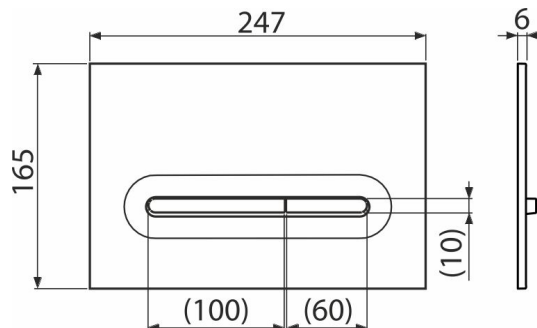

M1878

Flush plate for pre-wall installation systems, black-matt

Application

For pre-wall installation systems and concealed WC cisterns

Features

- Double-acting mechanical flushing
- Compatible for all pre-wall installation systems and cisterns for building into solid walls Alca
- Material: plastic
- Surface finish: black-matt
- The flush plate thanks to its profile stands out only 5.5 mm above the tiles

Scope of supply

- Template for correct flush plate setup
- Flushing mechanism screws 2 pcs
- Flush plate
- Fixing frame of the flush plate
- Threaded frame clamp 2 pcs

Order number, Logistic information

Code	EAN	Weight (piece packing palett)	Dimensions (piece packing)	Quantity (packing palett)
M1878	8595580583248	0,38 9,52 286,6 kg	250x170x36 595x395x245 mm	25 700 pcs

Warranty

2/2 years *

Technical specifications