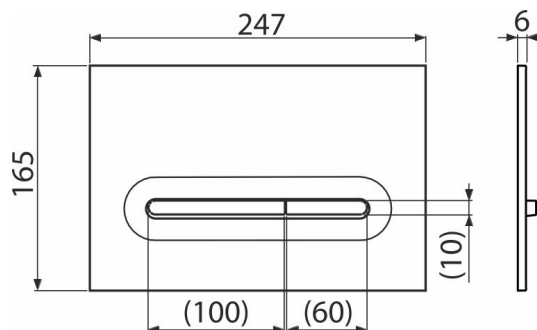

M1878

Flush plate for pre-wall installation systems, black-matt

Application

For pre-wall installation systems and concealed WC cisterns

Features

- Double-acting mechanical flushing
- Compatible for all pre-wall installation systems and cisterns for building into solid walls Alca
- Material: plastic
- Surface finish: black-matt
- The flush plate thanks to its profile stands out only 5.5 mm above the tiles

Scope of supply

- Template for correct flush plate setup
- Flushing mechanism screws 2 pcs
- Flush plate
- Fixing frame of the flush plate
- Threaded frame clamp 2 pcs

Order number, Logistic information

Code	EAN	Weight (piece packing palett)	Dimensions (piece packing)	Quantity (packing palett)
M1878	8595580583248	0,38 9,52 286,6 kg	250x170x36 595x395x245 mm	25 700 pcs

Warranty 2/2 years * Customs code 39269097

Technical specifications

- Operating force < 20 N