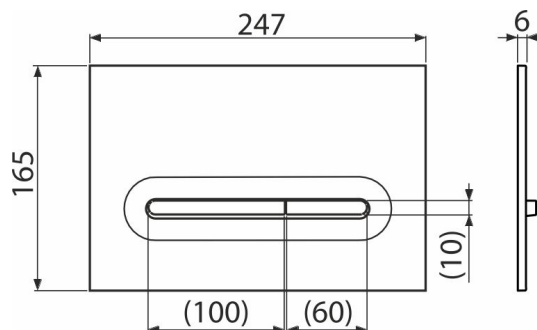

M1878-7

Flush plate for pre-wall installation systems, black-matt/gold-matt

Application

For pre-wall installation systems and concealed WC cisterns

Features

- Double-acting mechanical flushing
- Compatible for all pre-wall installation systems and cisterns for building into solid walls Alca
- Material: plastic
- Surface finish: black-matt/gold-matt
- The flush plate thanks to its profile stands out only 5.5 mm above the tiles

Scope of supply

- Template for correct flush plate setup
- Flushing mechanism screws 2 pcs
- Flush plate
- Fixing frame of the flush plate
- Threaded frame clamp 2 pcs

Order number, Logistic information

Code	EAN	Weight (piece packing palett)	Dimensions (piece packing)	Quantity (packing palett)
M1878-7	8595580583262	0,38 9,52 286,6 kg	250x170x36 595x395x245 mm	25 700 pcs

Warranty

2/2 years *

Technical specifications