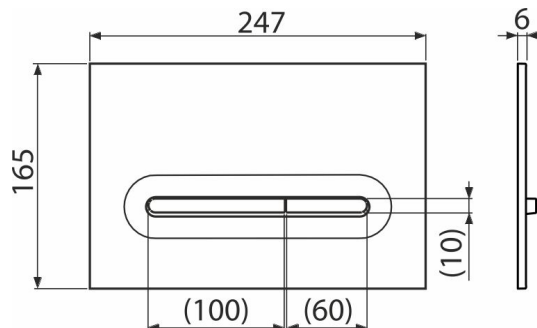

# M1878-7

Flush plate for pre-wall installation systems, black-matt/gold-matt

### Features

- Double-acting mechanical flushing
- Compatible for all pre-wall installation systems and cisterns for building into solid walls Alca
- Material: plastic
- Surface finish: black-matt/gold-matt
- The flush plate thanks to its profile stands out only 5.5 mm above the tiles

### Order number, Logistic information

Code	EAN	Weight (piece   packing   palett)	Dimensions (piece   packing)	Quantity (packing   palett)
M1878-7	8595580583262	0,38   9,52   286,6 kg	250x170x36   595x395x245 mm	25   700 pcs