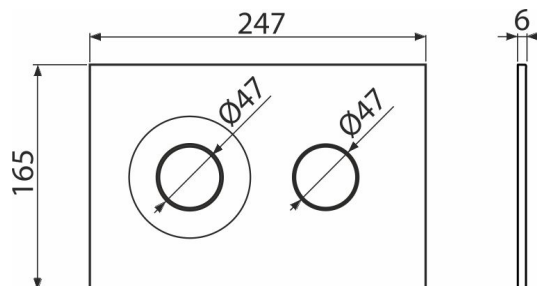

M1976

Flush plate for pre-wall installation systems, white-matt

Application

For pre-wall installation systems and concealed WC cisterns

Features

- Double-acting mechanical flushing
- Compatible for all pre-wall installation systems and cisterns for building into solid walls Alca
- Material: plastic
- Surface finish: white-matt
- The flush plate thanks to its profile stands out only 5.5 mm above the tiles

Scope of supply

- Template for correct flush plate setup
- Flushing mechanism screws 2 pcs
- Flush plate
- Fixing frame of the flush plate
- Threaded frame clamp 2 pcs

Order number, Logistic information

Code	EAN	Weight (piece packing palett)	Dimensions (piece packing)	Quantity (packing palett)
M1976	8595580583293	0,37 9,23 278,5 kg	250x170x36 595x395x245 mm	25 700 pcs

Warranty

2/2 years *

Technical specifications