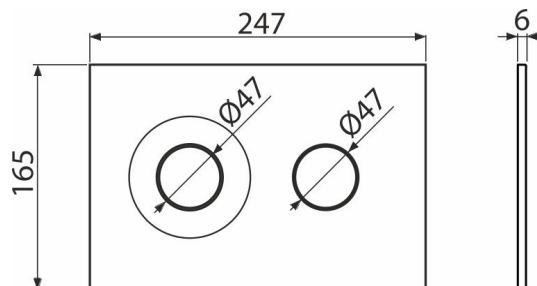

M1976

Flush plate for pre-wall installation systems, white-matt

Application

For pre-wall installation systems and concealed WC cisterns

Features

- Double-acting mechanical flushing
- Compatible for all pre-wall installation systems and cisterns for building into solid walls Alca
- Material: plastic
- Surface finish: white-matt
- The flush plate thanks to its profile stands out only 5.5 mm above the tiles

Scope of supply

- Template for correct flush plate setup
- Flushing mechanism screws 2 pcs
- Flush plate
- Fixing frame of the flush plate
- Threaded frame clamp 2 pcs

Order number, Logistic information

Code	EAN	Weight (piece | packing | palett)	Dimensions (piece | packing)	Quantity (packing | palett)
M1976	8595580583293	0,37 | 9,23 | 278,5 kg	250x170x36 | 595x395x245 mm	25 | 700 pcs

Warranty 2/2 years *   Customs code 39269097

Technical specifications

- Operating force < 20 N