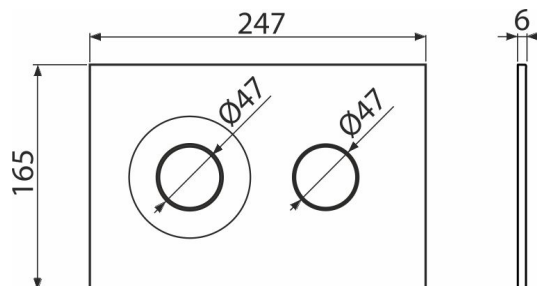

M1978

Flush plate for pre-wall installation systems, black-matt

Application

For pre-wall installation systems and concealed WC cisterns

Features

- Double-acting mechanical flushing
- Compatible for all pre-wall installation systems and cisterns for building into solid walls Alca
- Material: plastic
- Surface finish: black-matt
- The flush plate thanks to its profile stands out only 5.5 mm above the tiles

Scope of supply

- Template for correct flush plate setup
- Flushing mechanism screws 2 pcs
- Flush plate
- Fixing frame of the flush plate
- Threaded frame clamp 2 pcs

Order number, Logistic information

Code	EAN	Weight (piece | packing | palett)	Dimensions (piece | packing)	Quantity (packing | palett)
M1978	8595580583309	0,37 | 9,23 | 278,5 kg	250x170x36 | 595x395x245 mm	25 | 700 pcs

Warranty 2/2 years *   Customs code 39269097

Technical specifications

- Operating force < 20 N