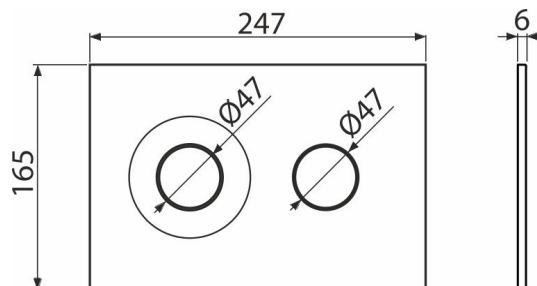

M1978

Flush plate for pre-wall installation systems, black-matt

Application

For pre-wall installation systems and concealed WC cisterns

Features

- Double-acting mechanical flushing
- Compatible for all pre-wall installation systems and cisterns for building into solid walls Alca
- Material: plastic
- Surface finish: black-matt
- The flush plate thanks to its profile stands out only 5.5 mm above the tiles

Scope of supply

- Template for correct flush plate setup
- Flushing mechanism screws 2 pcs
- Flush plate
- Fixing frame of the flush plate
- Threaded frame clamp 2 pcs

Order number, Logistic information

Code	EAN	Weight (piece packing palett)	Dimensions (piece packing)	Quantity (packing palett)
M1978	8595580583309	0,37 9,23 278,5 kg	250x170x36 595x395x245 mm	25 700 pcs

Warranty

2/2 years *

Technical specifications