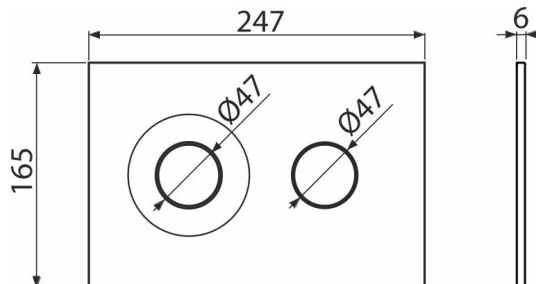

M1978-7

Flush plate for pre-wall installation systems, black-matt/gold-matt

Application

For pre-wall installation systems and concealed WC cisterns

Features

- Double-acting mechanical flushing
- Compatible for all pre-wall installation systems and cisterns for building into solid walls Alca
- Material: plastic
- Surface finish: black-matt/gold-matt
- The flush plate thanks to its profile stands out only 5.5 mm above the tiles

Scope of supply

- Template for correct flush plate setup
- Flushing mechanism screws 2 pcs
- Flush plate
- Fixing frame of the flush plate
- Threaded frame clamp 2 pcs

Order number, Logistic information

Code	EAN	Weight (piece packing palett)	Dimensions (piece packing)	Quantity (packing palett)
M1978-7	8595580583316	0,36 9,03 272,9 kg	250x170x36 595x395x245 mm	25 700 pcs

Warranty

2/2 years *

Technical specifications