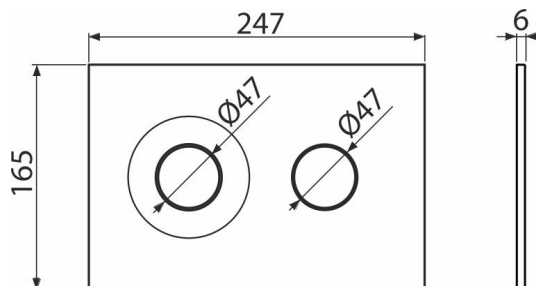

M1978-7

Flush plate for pre-wall installation systems, black-matt/gold-matt

Application

For pre-wall installation systems and concealed WC cisterns

Features

- Double-acting mechanical flushing
- Compatible for all pre-wall installation systems and cisterns for building into solid walls Alca
- Material: plastic
- Surface finish: black-matt/gold-matt
- The flush plate thanks to its profile stands out only 5.5 mm above the tiles

Scope of supply

- Template for correct flush plate setup
- Flushing mechanism screws 2 pcs
- Flush plate
- Fixing frame of the flush plate
- Threaded frame clamp 2 pcs

Order number, Logistic information

Code	EAN	Weight (piece packing palett)	Dimensions (piece packing)	Quantity (packing palett)
M1978-7	8595580583316	0,36 9,03 272,9 kg	250x170x36 595x395x245 mm	25 700 pcs

Warranty 2/2 years * Customs code 39269097

Technical specifications

- Operating force < 20 N