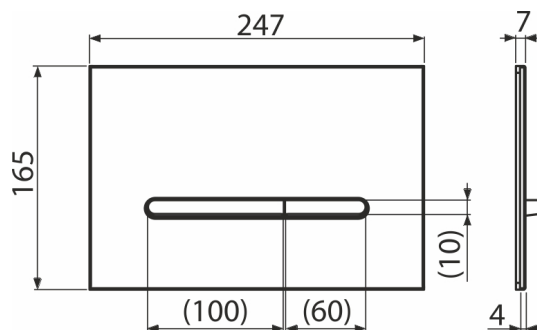

RAY-GL1204

Flush plate for pre-wall installation systems, glass-black

Application

For pre-wall installation systems and concealed WC cisterns

Features

- Double-acting mechanical flushing
- Compatible for all pre-wall installation systems and cisterns for building into solid walls Alca
- Material: black glass
- The mechanism is fully integrated into the wall
- Resistant to UV rays and external influences
- The flush plate only slightly protrudes above the tiles
- Maintenance with common detergents used in the household for plumbing fixtures and bathroom accessories

Scope of supply

- Adapter kit for the control mechanism of the flush valve
- Flush plate
- Fixing frame of the flush plate
- Threaded frame clamp 2 pcs

Order number, Logistic information

Code	EAN	Weight (piece packing palett)	Dimensions (piece packing)	Quantity (packing palett)
RAY-GL1204	8595580583651	1,06 10,62 317,3 kg	255x85x175 595x245x395 mm	10 280 pcs