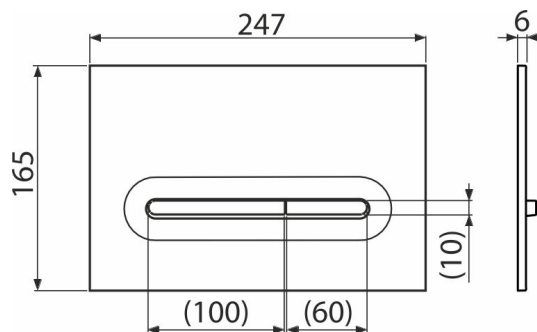

M1876-1

Flush plate for pre-wall installation systems, white-matt/chrome-polished

Application

For pre-wall installation systems and concealed WC cisterns

Features

- Double-acting mechanical flushing
- Compatible for all pre-wall installation systems and cisterns for building into solid walls Alca
- Material: plastic
- Surface finish: white-matt/chrome-polished
- The flush plate thanks to its profile stands out only 5.5 mm above the tiles

Scope of supply

- Template for correct flush plate setup
- Flushing mechanism screws 2 pcs
- Flush plate
- Fixing frame of the flush plate
- Threaded frame clamp 2 pcs

Order number, Logistic information

Code	EAN	Weight (piece packing palett)	Dimensions (piece packing)	Quantity (packing palett)
M1876-1	8595580583781	0,38 9,52 286,6 kg	250x170x36 595x395x245 mm	25 700 pcs

Warranty 2/2 years * Customs code 39269097

Technical specifications

- Operating force < 20 N