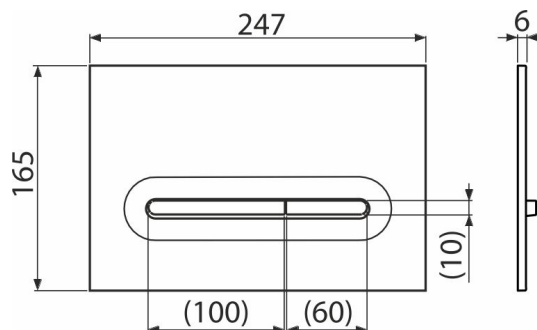

M1876-1

Flush plate for pre-wall installation systems, white-matt/chrome-polished

Application

For pre-wall installation systems and concealed WC cisterns

Features

- Double-acting mechanical flushing
- Compatible for all pre-wall installation systems and cisterns for building into solid walls Alca
- Material: plastic
- Surface finish: white-matt/chrome-polished
- The flush plate thanks to its profile stands out only 5.5 mm above the tiles

Scope of supply

- Template for correct flush plate setup
- Flushing mechanism screws 2 pcs
- Flush plate
- Fixing frame of the flush plate
- Threaded frame clamp 2 pcs

Order number, Logistic information

Code	EAN	Weight (piece packing palett)	Dimensions (piece packing)	Quantity (packing palett)
M1876-1	8595580583781	0,38 9,52 286,6 kg	250x170x36 595x395x245 mm	25 700 pcs

Warranty

2/2 years *

Technical specifications