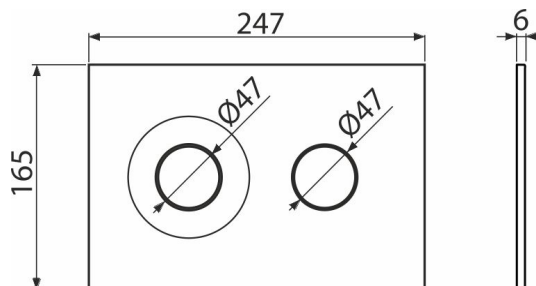

M1976-2

Flush plate for pre-wall installation systems, white-matt/chrome-matt

Application

For pre-wall installation systems and concealed WC cisterns

Features

- Double-acting mechanical flushing
- Compatible for all pre-wall installation systems and cisterns for building into solid walls Alca
- Material: plastic
- Surface finish: white-matt/chrome-matt
- The flush plate thanks to its profile stands out only 5.5 mm above the tiles

Scope of supply

- Template for correct flush plate setup
- Flushing mechanism screws 2 pcs
- Flush plate
- Fixing frame of the flush plate
- Threaded frame clamp 2 pcs

Order number, Logistic information

Code	EAN	Weight (piece | packing | palett)	Dimensions (piece | packing)	Quantity (packing | palett)
M1976-2	8595580583798	0,37 | 9,23 | 278,5 kg	250x170x36 | 595x395x245 mm	25 | 700 pcs

Warranty 2/2 years *   Customs code 39269097

Technical specifications

- Operating force < 20 N