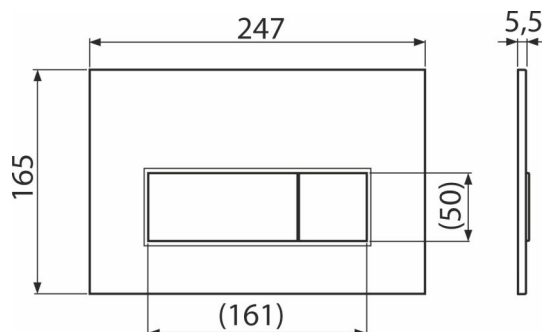

M57-BR-M

Flush plate for pre-wall installation systems, BRASS-matt

Application

For pre-wall installation systems and concealed WC cisterns

Features

- Double-acting mechanical flushing
- Compatible for all pre-wall installation systems and cisterns for building into solid walls Alca
- Material: plastic
- Surface finish: BRASS-matt
- The flush plate thanks to its profile stands out only 5.5 mm above the tiles

Scope of supply

- Template for correct flush plate setup
- Flushing mechanism screws 2 pcs
- Flush plate
- Fixing frame of the flush plate
- Threaded frame clamp 2 pcs

Order number, Logistic information

Code	EAN	Weight (piece packing palett)	Dimensions (piece packing)	Quantity (packing palett)
M57-BR-M	8595580585020	0,33 8,19 229,4 kg	250×170×36 595×395×245 mm	25 700 pcs

Warranty 2/2 years * Customs code 39269097