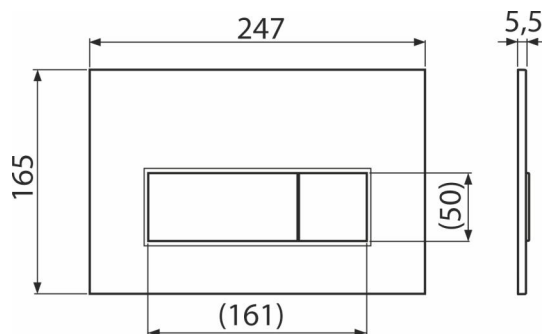

M57-BR-M

Flush plate for pre-wall installation systems, BRASS-matt

Application

For pre-wall installation systems and concealed WC cisterns

Features

- Double-acting mechanical flushing
- Compatible for all pre-wall installation systems and cisterns for building into solid walls Alca
- Material: plastic
- Surface finish: BRASS-matt
- The flush plate thanks to its profile stands out only 5.5 mm above the tiles

Scope of supply

- Template for correct flush plate setup
- Flushing mechanism screws 2 pcs
- Flush plate
- Fixing frame of the flush plate
- Threaded frame clamp 2 pcs

Order number, Logistic information

Code	EAN	Weight (piece packing palett)	Dimensions (piece packing)	Quantity (packing palett)
M57-BR-M	8595580585020	0,33 8,19 229,4 kg	250x170x36 595x395x245 mm	25 700 pcs

Warranty

2/2 years *

Technical specifications