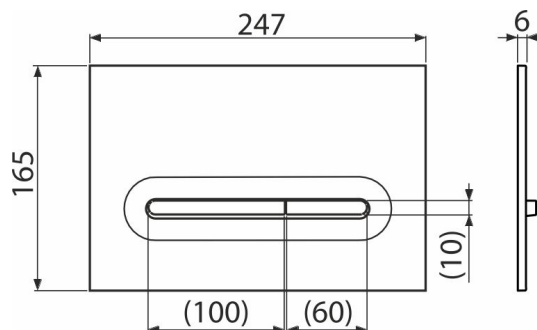

M1876-7

Flush plate for pre-wall installation systems, white-matt/gold-matt

Application

For pre-wall installation systems and concealed WC cisterns

Features

- Double-acting mechanical flushing
- Compatible for all pre-wall installation systems and cisterns for building into solid walls Alca
- Material: plastic
- Surface finish: white-matt/gold-matt
- The flush plate thanks to its profile stands out only 5.5 mm above the tiles

Scope of supply

- Template for correct flush plate setup
- Flushing mechanism screws 2 pcs
- Flush plate
- Fixing frame of the flush plate
- Threaded frame clamp 2 pcs

Order number, Logistic information

Code	EAN	Weight (piece packing palett)	Dimensions (piece packing)	Quantity (packing palett)
M1876-7	8595580585839	0,38 9,52 286,6 kg	250x170x36 595x395x245 mm	25 700 pcs

Warranty

2/2 years *

Technical specifications