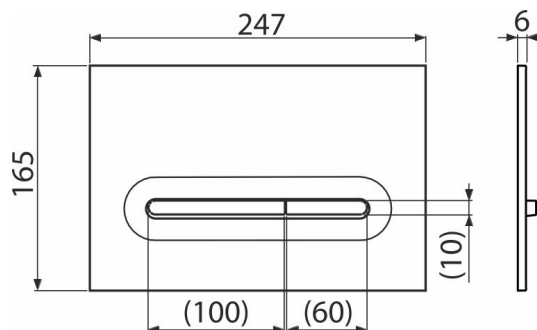

M1876-7

Flush plate for pre-wall installation systems, white-matt/gold-matt

Application

For pre-wall installation systems and concealed WC cisterns

Features

- Double-acting mechanical flushing
- Compatible for all pre-wall installation systems and cisterns for building into solid walls Alca
- Material: plastic
- Surface finish: white-matt/gold-matt
- The flush plate thanks to its profile stands out only 5.5 mm above the tiles

Scope of supply

- Template for correct flush plate setup
- Flushing mechanism screws 2 pcs
- Flush plate
- Fixing frame of the flush plate
- Threaded frame clamp 2 pcs

Order number, Logistic information

Code	EAN	Weight (piece packing palett)	Dimensions (piece packing)	Quantity (packing palett)
M1876-7	8595580585839	0,38 9,52 286,6 kg	250x170x36 595x395x245 mm	25 700 pcs

Warranty 2/2 years * Customs code 39269097

Technical specifications

- Operating force < 20 N