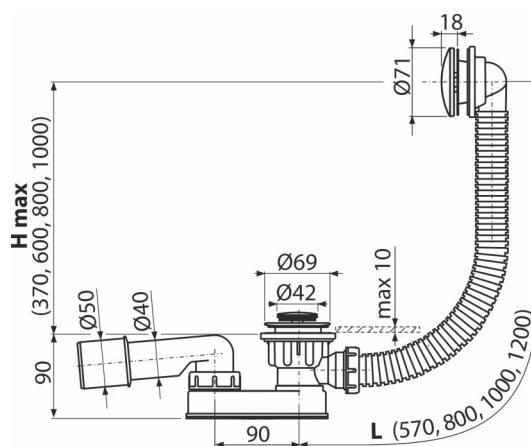

A507CK

Bath CLICK/CLACK waste and trap, metal

Application

To drain the water from the bath to the waste
For bathtubs with drain outlet Ø52 mm
For standard size bathtubs

Features

- The length of the bathtub trap 57 cm
- Overflow flexi pipe
- Easy clean trap – thanks to completely removable waste outlet
- Reduced installation height
- Closing waste by CLICK/CLACK
- Bath waste and overflow system
- Wet odour trap with swivel elbow

Scope of supply

- Assembly kit
- Chrome-plated metal grid and overflow cover
- Chrome-plated metal plug
- Chrome-plated brass outlet
- Waste and trap body with overflow
- Profiled seal
- Odour trap of polypropylene, thermally and chemically resistant

Order number, Logistic information

Code	EAN	Weight (piece packing palett)	Dimensions (piece packing)	Quantity (packing palett)
A507CK	8595580585891	0,72 14,44 251,1 kg	370x200x100 590x430x390 mm	20 320 pcs

Warranty

2/3 years *

Technical specifications

- Resistance of odour trap against the pressure 588 Pa
- Flow rate 48,6 l/min
- Overflow flow rate 42 l/min
- Thermal resistance 95 °C