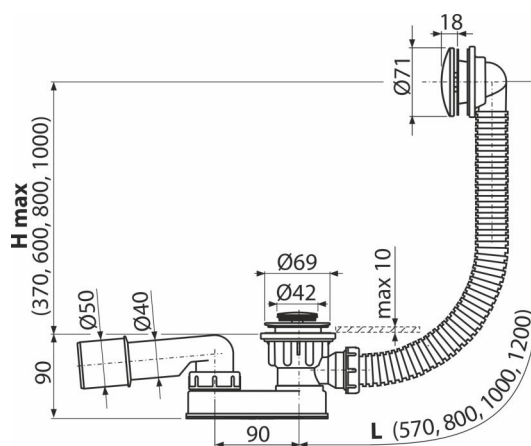

A507CK

Bath CLICK/CLACK waste and trap, small plug, metal

Application

To drain the water from the bath to the waste
For bathtubs with drain outlet Ø52 mm
For standard size bathtubs

Features

- The length of the bathtub trap 57 cm
- Overflow flexi pipe
- Easy clean trap – thanks to completely removable waste outlet
- Reduced installation height
- Closing waste by CLICK/CLACK
- Bath waste and overflow system
- Wet odour trap with swivel elbow

Scope of supply

- Assembly kit
- Chrome-plated metal grid and overflow cover
- Chrome-plated metal plug
- Chrome-plated brass outlet
- Waste and trap body with overflow
- Profiled seal
- Odour trap of polypropylene, thermally and chemically resistant

Order number, Logistic information

Code	EAN	Weight (piece packing palett)	Dimensions (piece packing)	Quantity (packing palett)
A507CK	8595580585891	0,72 14,44 251,1 kg	370x200x100 590x430x390 mm	20 320 pcs

Warranty

2/3 years *

Technical specifications

- Resistance of odour trap against the pressure 588 Pa
- Flow rate 48,6 l/min
- Overflow flow rate 42 l/min
- Thermal resistance 95 °C