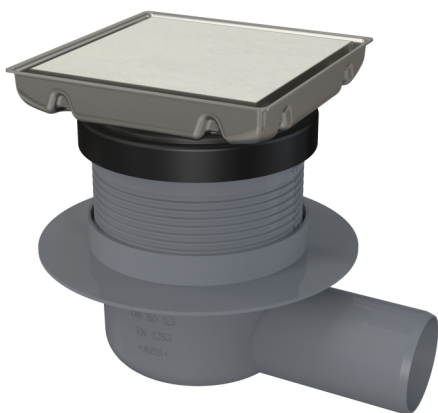

APV140S

Floor drain 130x130 mm side outlet, two-sided stainless steel grid, combined odour trap SMART

Application

For wheelchair access
For the interior, where will be frequent use associated with the regular water runoff into the floor drain (bathrooms)

Features

- Side connection to waste Ø50 mm
- Material of floor drain: stainless steel AISI 304, DIN 1.4301, DIN 17240
- Mechanically cleanable trap up to the waste pipe

Scope of supply

- Floor drain throat 130x130 mm
- Combined odour trap SMART
- Drain throat extension
- Two-sided stainless steel grid
- Seal kit
- Floor drain body Ø50 mm, side outlet

Order number, Logistic information

Code	EAN	Weight (piece packing palett)	Dimensions (piece packing)	Quantity (packing palett)
APV140S	8595580586157	1,09 8,73 174,6 kg	225x225x180 770x235x465 mm	8 160 pcs

Warranty	Customs code	Norms
2/6 years *	39269097	EN 1253

Technical specifications

- Total installation height 108-162 mm
- Resistance of odour trap against the pressure 540 Pa
- Waste pipe diameter 50 mm
- Flow rate 48 l/min
- Load class K3 300 kg
- Odour trap 50 mm