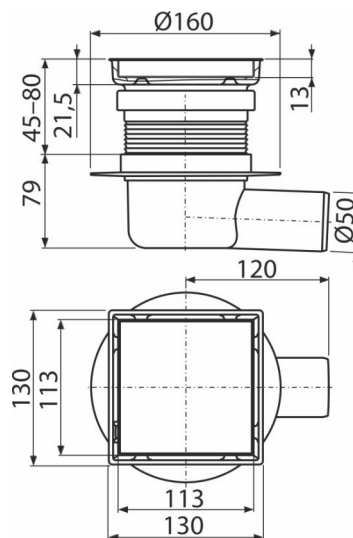

APV140S

Floor drain 130x130 mm side outlet, two-sided stainless steel grid, combined odour trap SMART

Application

For wheelchair access
For the interior, where will be frequent use associated with the regular water runoff into the floor drain (bathrooms)

Features

- Side connection to waste Ø50 mm
- Material of floor drain: stainless steel AISI 304, DIN 1.4301, DIN 17240
- Mechanically cleanable trap up to the waste pipe

Scope of supply

- Floor drain throat 130x130 mm
- Combined odour trap SMART
- Drain throat extension
- Two-sided stainless steel grid
- Seal kit
- Floor drain body Ø50 mm, side outlet

Order number, Logistic information

Code	EAN	Weight (piece packing palett)	Dimensions (piece packing)	Quantity (packing palett)
APV140S	8595580586157	1,09 8,73 174,6 kg	225x225x180 770x235x465 mm	8 160 pcs

Warranty	Customs code	Norms
2/6 years *	39269097	EN 1253

Technical specifications

- Total installation height 108-162 mm
- Resistance of odour trap against the pressure 540 Pa
- Waste pipe diameter 50 mm
- Flow rate 48 l/min
- Load class K3 300 kg
- Odour trap 50 mm