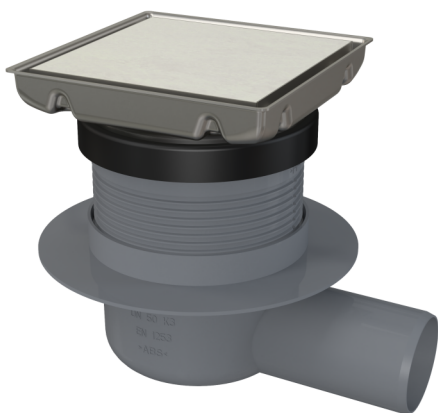

APV140S

Floor drain 130x130 mm side outlet, two-sided stainless steel grid, combined odour trap SMART

Application

For wheelchair access
For the interior, where will be frequent use associated with the regular water runoff into the floor drain (bathrooms)

Features

- Side connection to waste Ø50 mm
- Material of floor drain: stainless steel AISI 304, DIN 1.4301, DIN 17240
- Mechanically cleanable trap up to the waste pipe

Scope of supply

- Floor drain throat 130x130 mm
- Combined odour trap SMART
- Drain throat extension
- Two-sided stainless steel grid
- Seal kit
- Floor drain body Ø50 mm, side outlet

Order number, Logistic information

Code	EAN	Weight (piece packing palett)	Dimensions (piece packing)	Quantity (packing palett)
APV140S	8595580586157	1,09 8,73 174,6 kg	225x225x180 770x235x465 mm	8 160 pcs

Warranty

2/6 years *

Norms

EN 1253

Technical specifications

- Total installation height 108-162 mm
- Resistance of odour trap against the pressure 540 Pa
- Waste pipe diameter 50 mm
- Flow rate 48 l/min
- Load class K3 300 kg
- Odour trap 50 mm