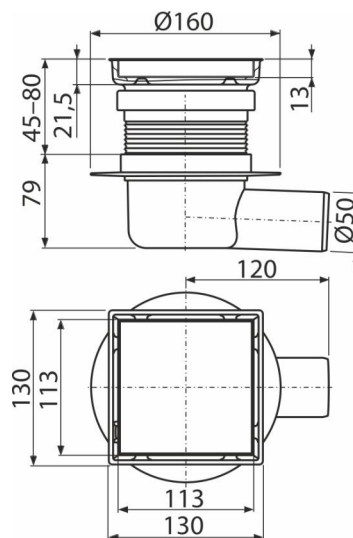

APV140S

Floor drain 130x130 mm side outlet, two-sided stainless steel grid, combined odour trap SMART

Application

For wheelchair access
For the interior, where will be frequent use associated with the regular water runoff into the floor drain (bathrooms)

Features

- Side connection to waste Ø50 mm
- Material of floor drain: stainless steel AISI 304, DIN 1.4301, DIN 17240
- Mechanically cleanable trap up to the waste pipe

Scope of supply

- Floor drain throat 130x130 mm
- Combined odour trap SMART
- Drain throat extension
- Two-sided stainless steel grid
- Seal kit
- Floor drain body Ø50 mm, side outlet

Order number, Logistic information

Code	EAN	Weight (piece packing palett)	Dimensions (piece packing)	Quantity (packing palett)
APV140S	8595580586157	1,09 8,73 174,6 kg	225x225x180 770x235x465 mm	8 160 pcs

Warranty

2/6 years *

Norms

EN 1253

Technical specifications

- Total installation height 108-162 mm
- Resistance of odour trap against the pressure 540 Pa
- Waste pipe diameter 50 mm
- Flow rate 48 l/min
- Load class K3 300 kg
- Odour trap 50 mm