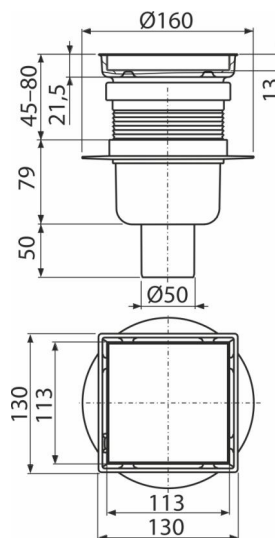

# APV240S

Floor drain 130×130 mm straight outlet, two-sided stainless steel grid, combined odour trap SMART

### Features

- Material of floor drain: stainless steel AISI 304, DIN 1.4301, DIN 17240
- Mechanically cleanable trap up to the waste pipe
- Straight connection to waste Ø50 mm

### Scope of supply

- Floor drain throat 130×130 mm
- Combined odour trap SMART
- Drain throat extension
- Two-sided stainless steel grid
- Seal kit
- Floor drain body Ø50 mm, side outlet

### Order number, Logistic information

Code	EAN	Weight (piece   packing   palett)	Dimensions (piece   packing)	Quantity (packing   palett)
APV240S	8595580586164	1,08   8,63   172,5 kg	225×225×180   770×235×465 mm	8   160 pcs