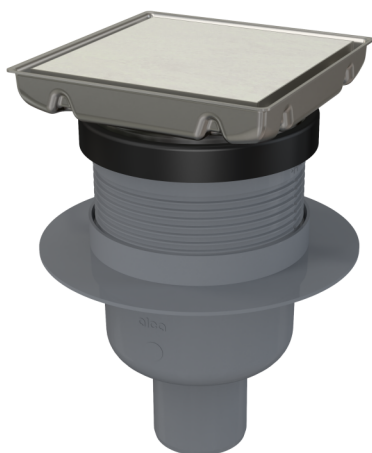

# APV240S

Floor drain 130×130 mm straight outlet, two-sided stainless steel grid, combined odour trap SMART

### Application

For wheelchair access  
For the interior, where will be frequent use associated with the regular water runoff into the floor drain (bathrooms)

### Features

- Material of floor drain: stainless steel AISI 304, DIN 1.4301, DIN 17240
- Mechanically cleanable trap up to the waste pipe
- Straight connection to waste Ø50 mm

### Scope of supply

- Floor drain throat 130×130 mm
- Combined odour trap SMART
- Drain throat extension
- Two-sided stainless steel grid
- Seal kit
- Floor drain body Ø50 mm, side outlet