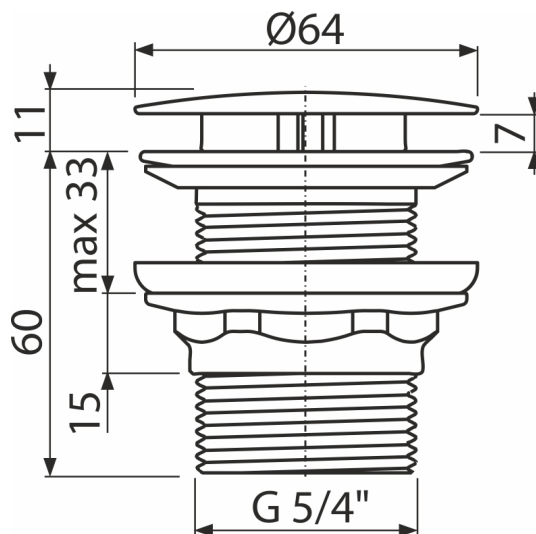

A396SN

Wash-basin waste 5/4", metal, big non-closing plug, for wash-basins without overflow

Application

For ceramic, plastic and glass wash-basins
For wash-basins without overflow

Features

- Material: metal with chrome finish
- Removable not closable cover, including dirt strainers
- Highly resistant to mechanical damage

Scope of supply

- Chrome-plated metal plug
- Silicone gasket 2 pcs
- Shower waste body

Order number, Logistic information

Code	EAN	Weight (piece packing palett)	Dimensions (piece packing)	Quantity (packing palett)
A396SN	8595580586171	0,41 12,21 361,8 kg	72x72x85 390x300x240 mm	30 840 pcs

Warranty

2/3 years *

Norms

EN 274

Technical specifications

- Thread 5/4 "