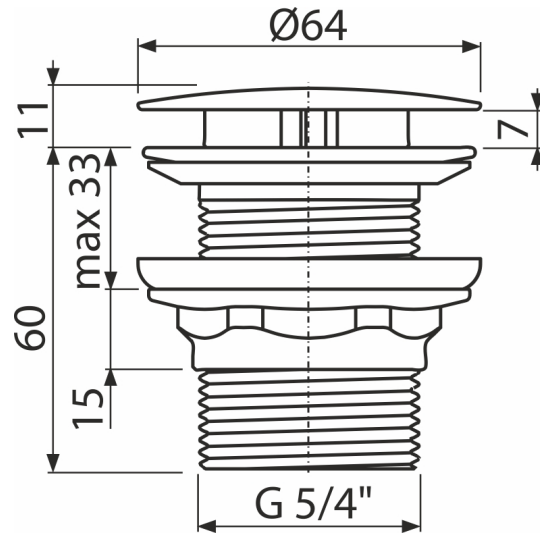

A396SN

Wash-basin waste 5/4", metal, big non-closing plug, for wash-basins without overflow

Application

For ceramic, plastic and glass wash-basins
For wash-basins without overflow

Features

- Material: metal with chrome finish
- Removable not closable cover, including dirt strainers
- Highly resistant to mechanical damage

Scope of supply

- Chrome-plated metal plug
- Silicone gasket 2 pcs
- Shower waste body

Order number, Logistic information

Code	EAN	Weight (piece packing palett)	Dimensions (piece packing)	Quantity (packing palett)
A396SN	8595580586171	0,41 12,21 361,8 kg	72x72x85 390x300x240 mm	30 840 pcs

Warranty	Customs code	Norms
2/3 years *	74182000	EN 274

Technical specifications

- Thread 5/4 "